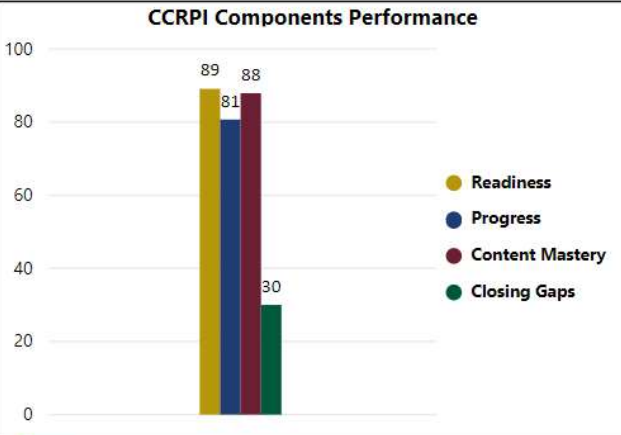

2017-2018

Scorecard- ES

School Name

Cogburn Woods Elementary School

All data presented on this profile come from the 2017-2018 school year

Climate Stars

76.90
CCRPI Score

5 ★★★★★

Readiness	Progress	Content Mastery	Closing Gaps
89.10	80.70	87.90	30.00

CSI School ?

N

Turnaround School ?

N