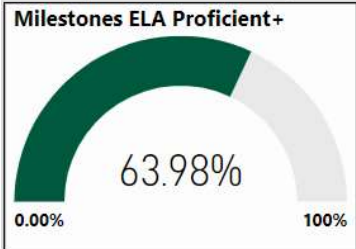

2017-2018

Scorecard- ES

School Name

Cogburn Woods Elementary School

All data presented on this profile come from the 2017-2018 school year

Climate Stars

76.90
CCRPI Score

5 ★★★★★

Readiness	Progress	Content Mastery	Closing Gaps
89.10	80.70	87.90	30.00