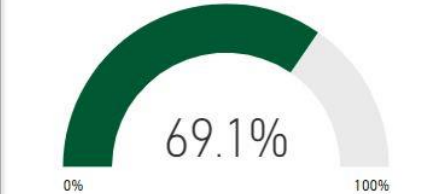

School Name

Cogburn Woods Elementary School

Milestones Proficient+ Overall-2019

Milestones Math Proficient+ 2019

Milestones ELA Proficient+ 2019

CCRPI Score 2019

90.3

Climate Star Rating 2019

Financial Efficiency Star Rating 2018

CCRPI Component Performance 2019

Number of Students

871

Racial Composition

Ethnicity	Percentage	# of Students
White	44.89%	391
Asian	23.42%	204
Black	15.04%	131
Hispanic	11.71%	102
Other	4.94%	43