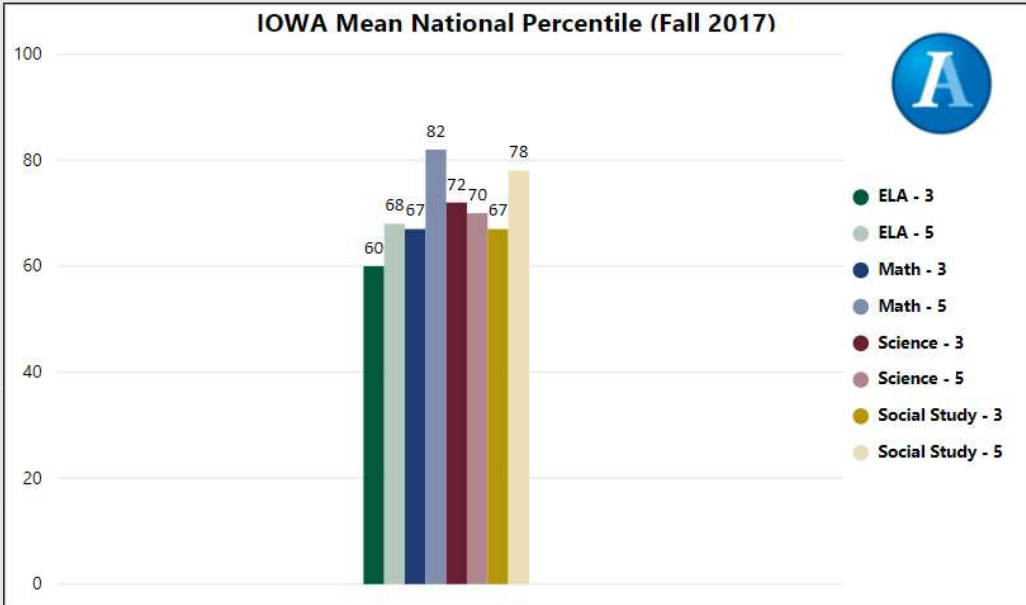

2017-2018

Scorecard- ES

School Name

Cogburn Woods Elementary School

All data presented on this profile come from the 2017-2018 school year

Climate Stars

76.90
CCRPI Score

5 ★★★★★

Readiness	Progress	Content Mastery	Closing Gaps
89.10	80.70	87.90	30.00