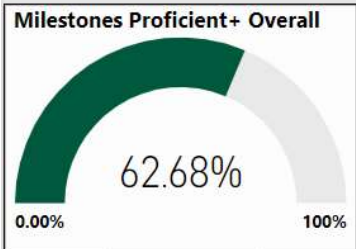

2017-2018

Scorecard- ES

School Name

Cogburn Woods Elementary School

All data presented on this profile come from the 2017-2018 school year

Climate Stars

76.90
CCRPI Score

5 ★★★★★

Readiness	Progress	Content Mastery	Closing Gaps
89.10	80.70	87.90	30.00