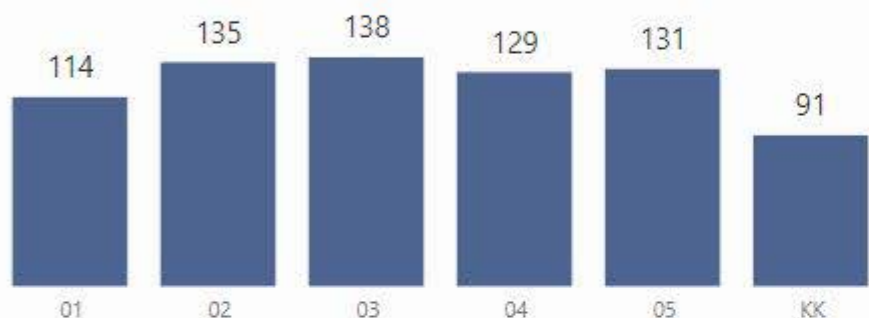

Cogburn Woods Elementary School

Number of Students

738

Students for Each Grade

Racial Composition

Ethnicity	Percentage	# of Students
White	42.41%	313
Asian	23.17%	171
Black	16.26%	120
Hispanic	12.33%	91
Other	5.83%	43

Mobility 2021

Turnaround School? 2019

N

Stability 2021

CSI School? 2019

N

Program Enrollment