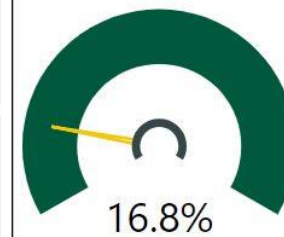

Financial Efficiency Star Rating 2018

CCRPI Component Performance 2019

Number of Students

871

Racial Composition

Ethnicity	Percentage	# of Students
White	44.89%	391
Asian	23.42%	204
Black	15.04%	131
Hispanic	11.71%	102
Other	4.94%	43

Program Enrollment

Turnaround School? 2019

N

CSI School? 2019

N

Mobility 2019

Stability 2019