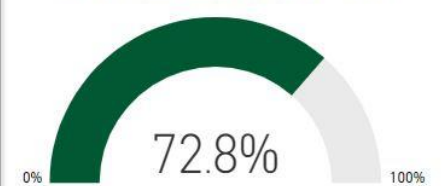

School Name

Cogburn Woods Elementary School

Milestones Proficient+ Overall-2019

Milestones Math Proficient+ 2019

Milestones ELA Proficient+ 2019

CCRPI Score 2019

90.3

Climate Star Rating 2019

Financial Efficiency Star Rating 2018

CCRPI Component Performance 2019

Number of Students

871

Racial Composition

Ethnicity	Percentage	# of Students
White	44.89%	391
Asian	23.42%	204
Black	15.04%	131
Hispanic	11.71%	102
Other	4.94%	43