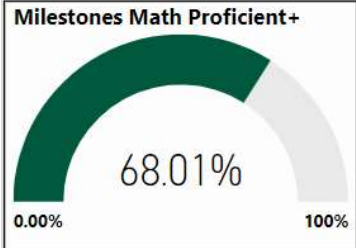

2017-2018

Scorecard- ES

School Name

Cogburn Woods Elementary School

All data presented on this profile come from the 2017-2018 school year

Climate Stars

76.90
CCRPI Score

5 ★★★★★

Readiness	Progress	Content Mastery	Closing Gaps
89.10	80.70	87.90	30.00