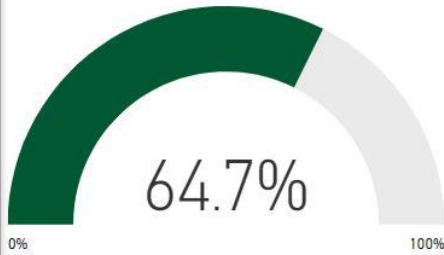

School Name

Cogburn Woods Elementary School

Milestones Proficient+ Overall-2019

Milestones Math Proficient+ 2019

Milestones ELA Proficient+ 2019

CCRPI Score 2019

90.3

Climate Star Rating 2019

Financial Efficiency Star Rating 2018

CCRPI Component Performance 2019

Number of Students

871

Racial Composition

Ethnicity	Percentage	# of Students
White	44.89%	391
Asian	23.42%	204
Black	15.04%	131
Hispanic	11.71%	102
Other	4.94%	43