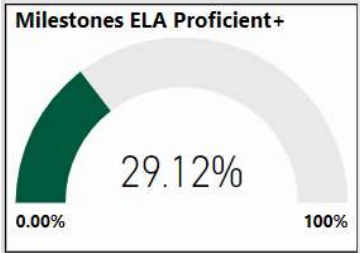

2017-2018

Scorecard - ES

School Name

Cliftondale Elementary School

All data presented on this profile come from the 2017-2018 school year

Climate Stars

57.90
CCRPI Score

3 ★★★★★

Readiness	Progress	Content Mastery	Closing Gaps
76.70	75.60	51.90	3.60