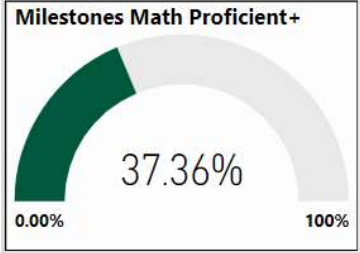

2017-2018

Scorecard - ES

School Name

Cliftondale Elementary School

All data presented on this profile come from the 2017-2018 school year

Climate Stars

57.90
CCRPI Score

3 ★★★★★

Readiness	Progress	Content Mastery	Closing Gaps
76.70	75.60	51.90	3.60