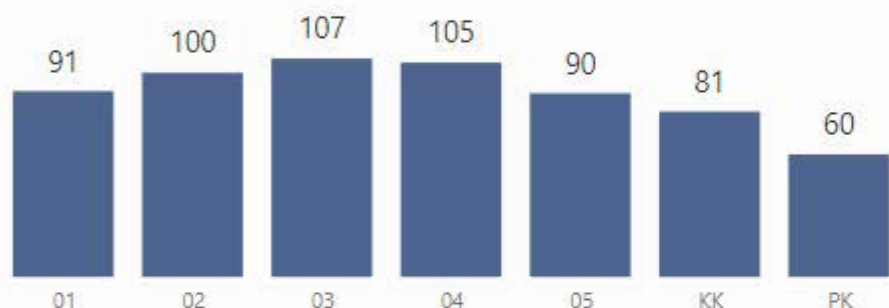

Cliftondale Elementary School

Number of Students

633

Students for Each Grade

Racial Composition

Ethnicity	Percentage	# of Students
Black	94.01%	595
Hispanic	3.47%	22
Other	1.89%	12
Asian	0.47%	3
White	0.16%	1

Mobility 2021

Turnaround School? 2019

N

Stability 2021

CSI School? 2019

N

Program Enrollment