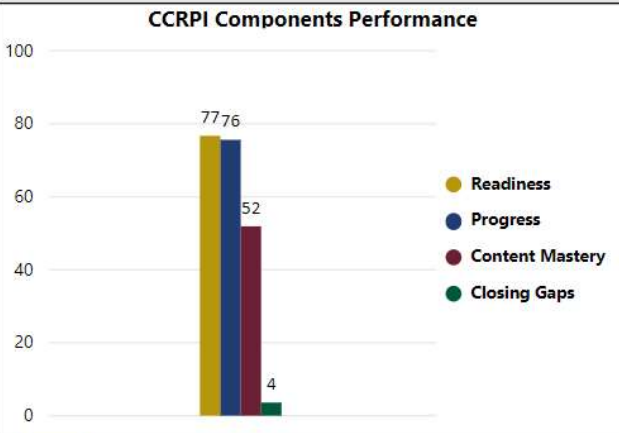

2017-2018

Scorecard - ES

School Name

Cliftondale Elementary School

All data presented on this profile come from the 2017-2018 school year

Climate Stars

57.90
CCRPI Score

3 ★★★★★

Readiness	Progress	Content Mastery	Closing Gaps
76.70	75.60	51.90	3.60

CSI School ?
N

Turnaround School ?
N