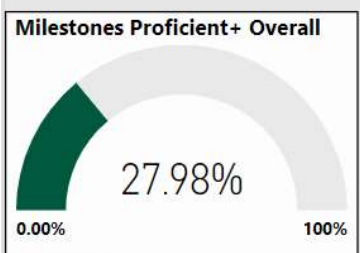

2017-2018

Scorecard - ES

School Name

Cliftondale Elementary School

All data presented on this profile come from the 2017-2018 school year

Climate Stars

57.90
CCRPI Score

3 ★★★★★

Readiness	Progress	Content Mastery	Closing Gaps
76.70	75.60	51.90	3.60