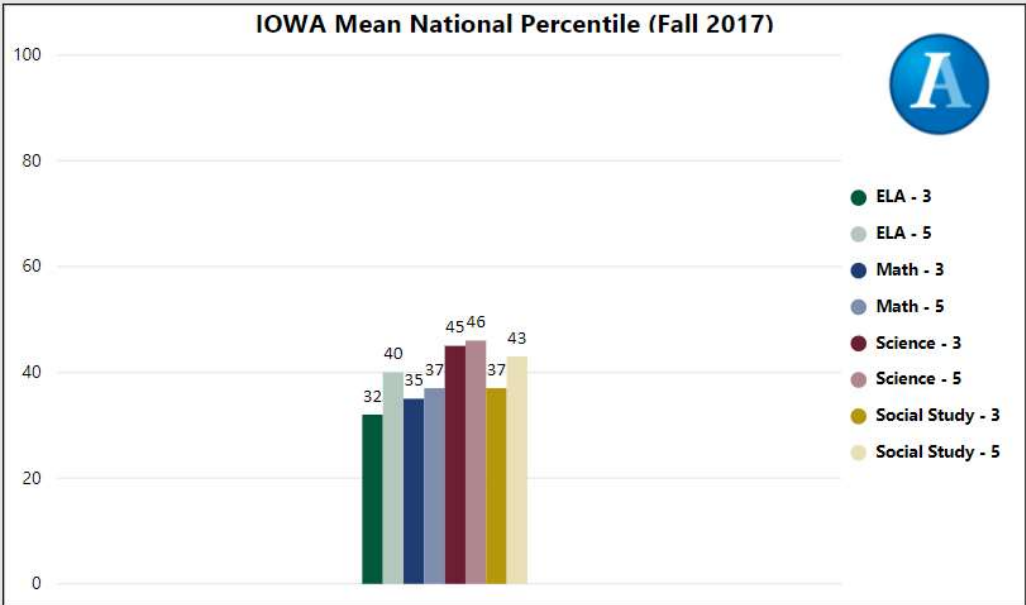

2017-2018

Scorecard - ES

School Name

Cliftondale Elementary School

All data presented on this profile come from the 2017-2018 school year

Climate Stars

57.90
CCRPI Score

3 ★★★★★

Readiness	Progress	Content Mastery	Closing Gaps
76.70	75.60	51.90	3.60