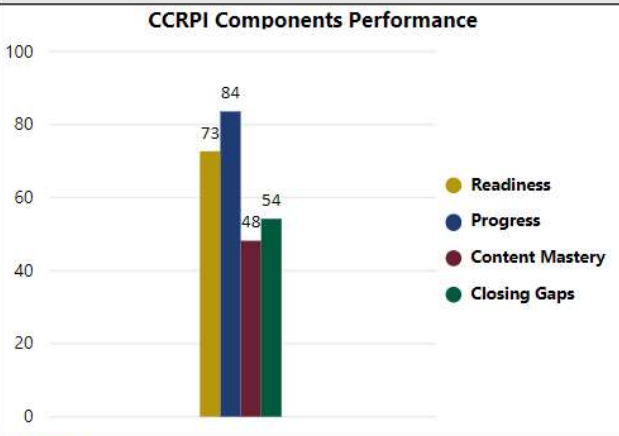

2017-2018

Scorecard- ES

School Name

Campbell Elementary School

All data presented on this profile come from the 2017-2018 school year

Climate Stars

66.40
CCRPI Score

3 ★★★★★

Readiness	Progress	Content Mastery	Closing Gaps
72.70	83.60	48.20	54.20

CSI School ?

N

Turnaround School ?

N