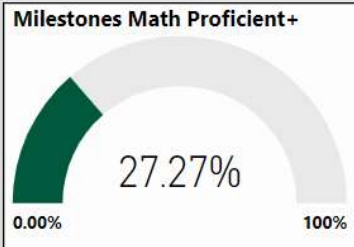

2017-2018

Scorecard- ES

School Name

Campbell Elementary School

All data presented on this profile come from the 2017-2018 school year

Climate Stars

66.40
CCRPI Score

3 ★★★★★

Readiness	Progress	Content Mastery	Closing Gaps
72.70	83.60	48.20	54.20