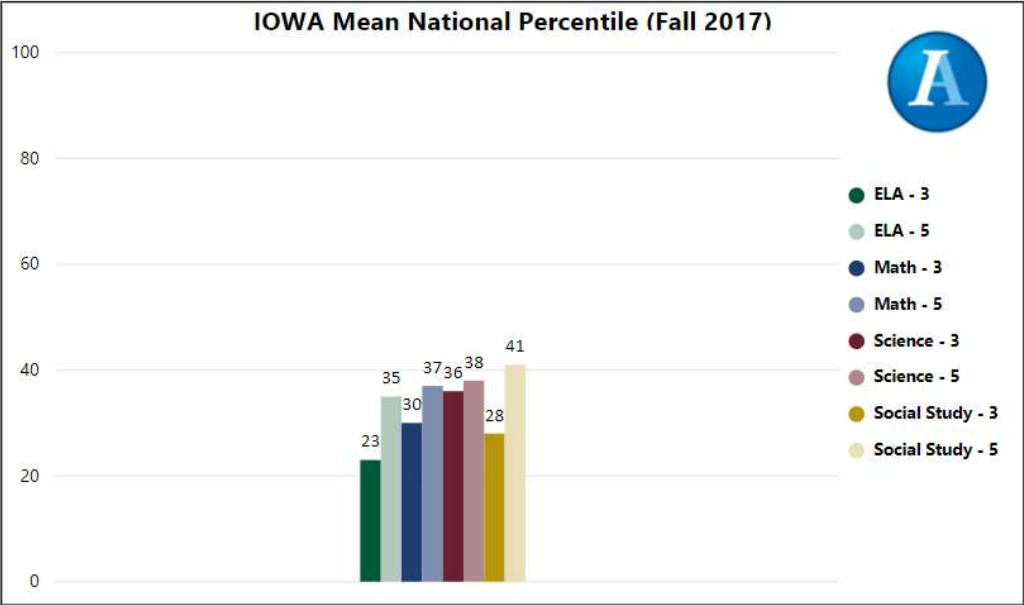

2017-2018

Scorecard- ES

School Name

Campbell Elementary School

All data presented on this profile come from the 2017-2018 school year

Climate Stars

66.40
CCRPI Score

3 ★★★★★

Readiness	Progress	Content Mastery	Closing Gaps
72.70	83.60	48.20	54.20