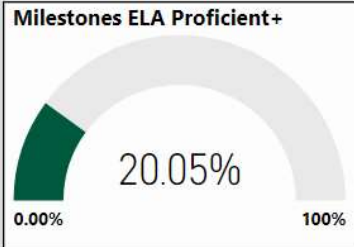

2017-2018

Scorecard- ES

School Name

Campbell Elementary School

All data presented on this profile come from the 2017-2018 school year

Climate Stars

66.40
CCRPI Score

3 ★★★★★

Readiness	Progress	Content Mastery	Closing Gaps
72.70	83.60	48.20	54.20