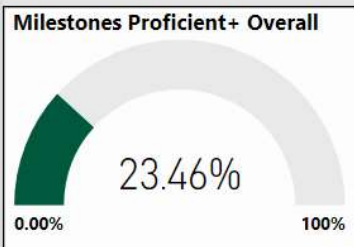

2017-2018

Scorecard- ES

School Name

Campbell Elementary School

All data presented on this profile come from the 2017-2018 school year

Climate Stars

66.40
CCRPI Score

3 ★★★★★

Readiness	Progress	Content Mastery	Closing Gaps
72.70	83.60	48.20	54.20

CSI School ?

N

Turnaround School ?

N