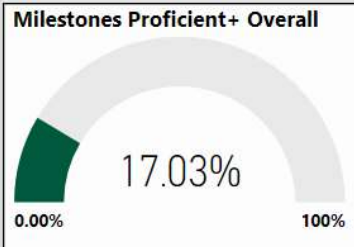

School Name

Brookview Elementary School

All data presented on this profile come from the 2017-2018 school year

Climate Stars

64.50
CCRPI Score

3 ★★★★★

Readiness	Progress	Content Mastery	Closing Gaps
66.80	77.10	35.70	89.30