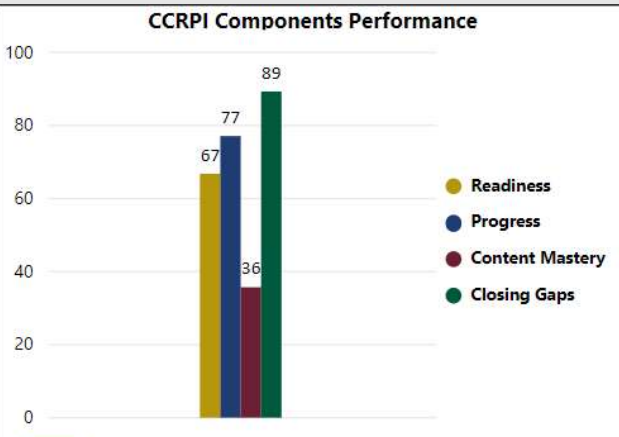

School Name

Brookview Elementary School

All data presented on this profile come from the 2017-2018 school year

Climate Stars

64.50
CCRPI Score

3 ★★★★★

Readiness	Progress	Content Mastery	Closing Gaps
66.80	77.10	35.70	89.30

CSI School ?
N

Turnaround School ?
N