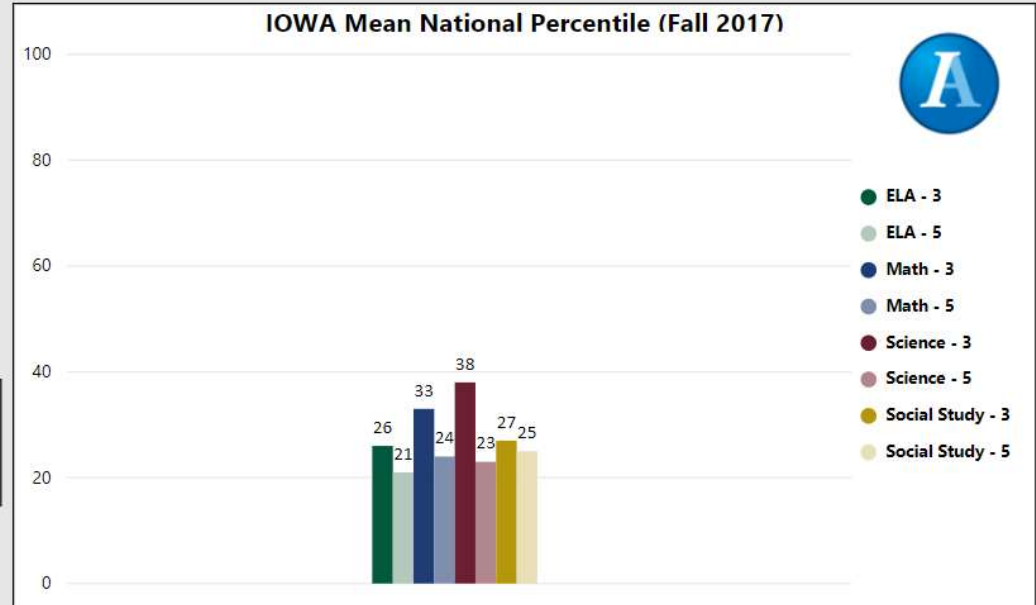

School Name

Brookview Elementary School

All data presented on this profile come from the 2017-2018 school year

Climate Stars

64.50
CCRPI Score

3 ★★★★★

Readiness	Progress	Content Mastery	Closing Gaps
66.80	77.10	35.70	89.30

CSI School ?
N

Turnaround School ?
N