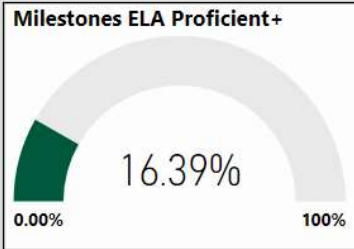

School Name

Brookview Elementary School

All data presented on this profile come from the 2017-2018 school year

Climate Stars

64.50
CCRPI Score

3 ★★★★★

Readiness	Progress	Content Mastery	Closing Gaps
66.80	77.10	35.70	89.30