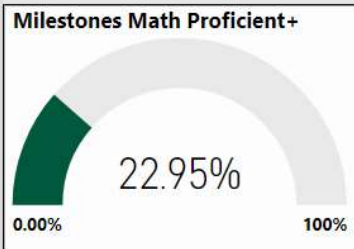

School Name

Brookview Elementary School

All data presented on this profile come from the 2017-2018 school year

Climate Stars

64.50
CCRPI Score

3 ★★★★★

Readiness	Progress	Content Mastery	Closing Gaps
66.80	77.10	35.70	89.30