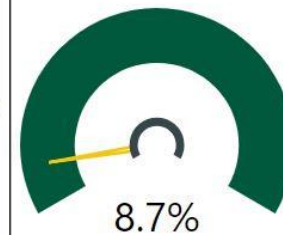

Turnaround School? 2019

N

Mobility 2019