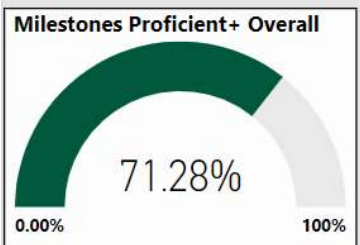

2017-2018

Scorecard- ES

School Name

Birmingham Falls Elementary School

All data presented on this profile come from the 2017-2018 school year

Climate Stars

88.90
CCRPI Score

5 ★★★★★

Readiness	Progress	Content Mastery	Closing Gaps
91.60	83.20	97.00	82.10

CSI School ?

N

Turnaround School ?

N