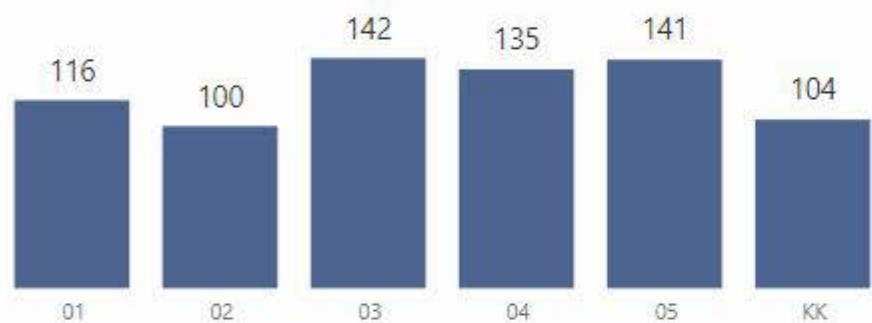

Birmingham Falls Elementary School

Number of Students

738

Students for Each Grade

Racial Composition

Ethnicity	Percentage	# of Students
White	82.38%	608
Hispanic	5.56%	41
Asian	4.20%	31
Other	4.20%	31
Black	3.66%	27

Mobility 2021

Turnaround School? 2019

N

Stability 2021

CSI School? 2019

N

Program Enrollment