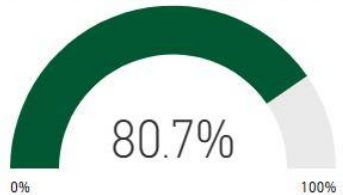

School Name

Birmingham Falls Elementary School

Number of Students

737

Racial Composition

Ethnicity	Percentage	# of Students
White	85.48%	630
Hispanic	4.48%	33
Asian	3.93%	29
Other	3.66%	27
Black	2.44%	18

Milestones Proficient+ Overall-2019

CCRPI Score 2019

93.0

Climate Star Rating 2019

Program Enrollment

Milestones Math Proficient+ 2019

Financial Efficiency Star Rating 2018

CCRPI Component Performance 2019

Turnaround School? 2019