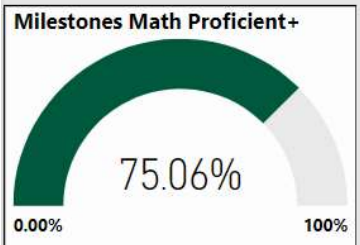

2017-2018

Scorecard- ES

School Name

Birmingham Falls Elementary School

All data presented on this profile come from the 2017-2018 school year

Climate Stars

88.90
CCRPI Score

5 ★★★★★

Readiness	Progress	Content Mastery	Closing Gaps
91.60	83.20	97.00	82.10