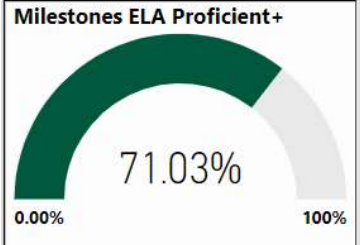

2017-2018

Scorecard- ES

School Name

Birmingham Falls Elementary School

All data presented on this profile come from the 2017-2018 school year

Climate Stars

88.90
CCRPI Score

5 ★★★★★

Readiness	Progress	Content Mastery	Closing Gaps
91.60	83.20	97.00	82.10

CSI School ?

N

Turnaround School ?

N