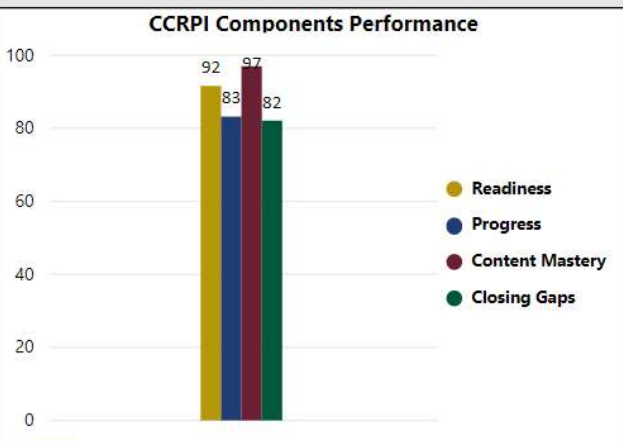

2017-2018

Scorecard- ES

School Name

Birmingham Falls Elementary School

All data presented on this profile come from the 2017-2018 school year

Climate Stars

88.90
CCRPI Score

5 ★★★★★

Readiness	Progress	Content Mastery	Closing Gaps
91.60	83.20	97.00	82.10

CSI School ?

N

Turnaround School ?

N