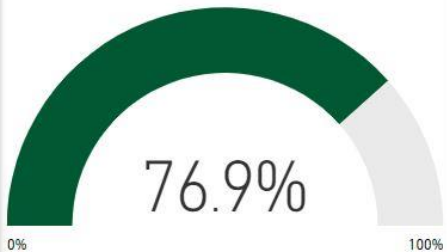

School Name

Birmingham Falls Elementary School

Number of Students

737

Racial Composition

Ethnicity	Percentage	# of Students
White	85.48%	630
Hispanic	4.48%	33
Asian	3.93%	29
Other	3.66%	27
Black	2.44%	18

Milestones Proficient+ Overall-2019

CCRPI Score 2019

93.0

Climate Star Rating 2019

Program Enrollment

Milestones Math Proficient+ 2019

Financial Efficiency Star Rating 2018

CCRPI Component Performance 2019

Turnaround School? 2019