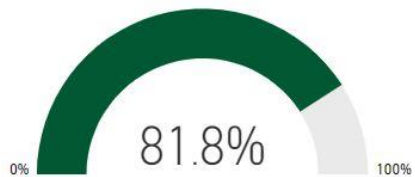

Milestones ELA Proficient+ 2019