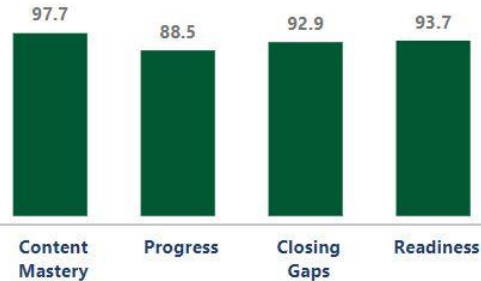

CCRPI Score 2019

93.0

Climate Star Rating 2019

Program Enrollment

Milestones Math Proficient+ 2019

Financial Efficiency Star Rating 2018

CCRPI Component Performance 2019

Turnaround School? 2019