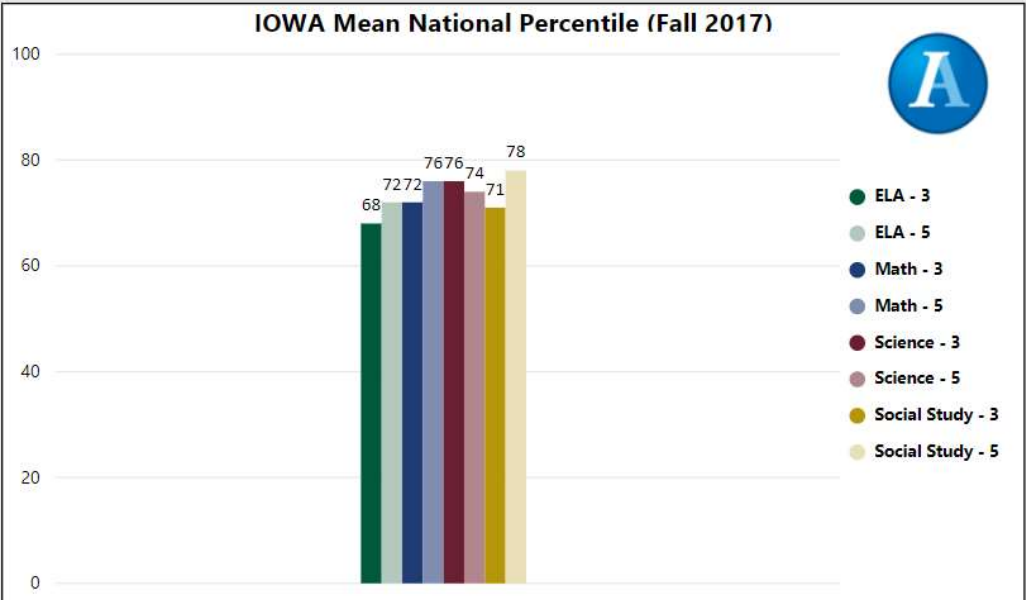

2017-2018

Scorecard- ES

School Name

Birmingham Falls Elementary School

All data presented on this profile come from the 2017-2018 school year

Climate Stars

88.90
CCRPI Score

5 ★★★★★

Readiness	Progress	Content Mastery	Closing Gaps
91.60	83.20	97.00	82.10