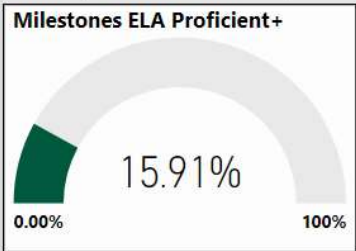

# Bethune Elementary School

All data presented on this profile come from the 2017-2018 school year

**Climate Stars**

**57.40**  
CCRPI Score

3 ★★★★★

Readiness	Progress	Content Mastery	Closing Gaps
70.60	64.00	37.30	64.30

CSI School ?  
**N**

Turnaround School ?  
**N**