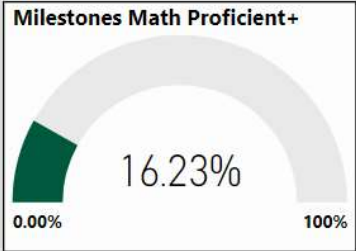

# Bethune Elementary School

All data presented on this profile come from the 2017-2018 school year

**Climate Stars**

**57.40**  
CCRPI Score

3 ★★★★★

Readiness	Progress	Content Mastery	Closing Gaps
70.60	64.00	37.30	64.30