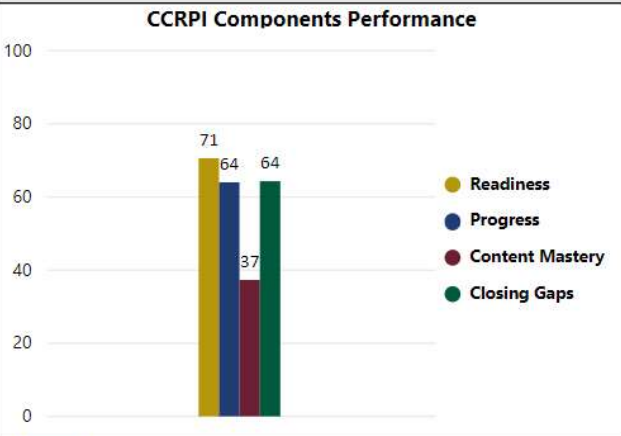

# Bethune Elementary School

All data presented on this profile come from the 2017-2018 school year

**Climate Stars**

**57.40**  
CCRPI Score

3 ★★★★★

Readiness	Progress	Content Mastery	Closing Gaps
70.60	64.00	37.30	64.30

CSI School ?  
**N**

Turnaround School ?  
**N**