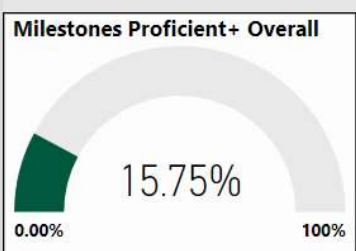

# Bethune Elementary School

All data presented on this profile come from the 2017-2018 school year

**Climate Stars**

**57.40**  
CCRPI Score

3 ★★★★★

Readiness	Progress	Content Mastery	Closing Gaps
70.60	64.00	37.30	64.30

CSI School ?  
**N**

Turnaround School ?  
**N**