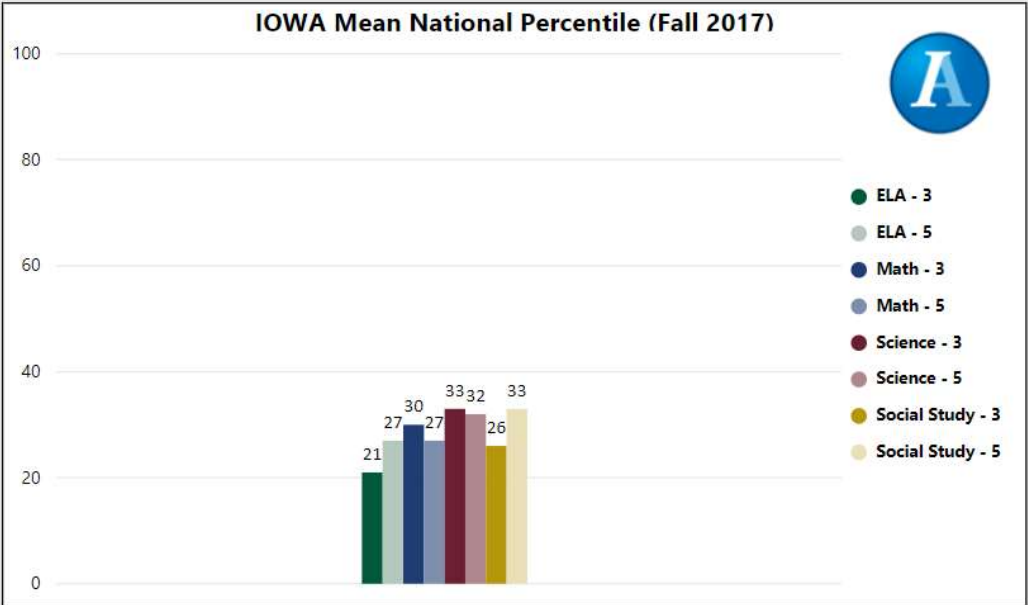

# Bethune Elementary School

All data presented on this profile come from the 2017-2018 school year

**Climate Stars**

**57.40**  
CCRPI Score

3 ★★★★★

Readiness	Progress	Content Mastery	Closing Gaps
70.60	64.00	37.30	64.30

CSI School ?  
**N**

Turnaround School ?  
**N**