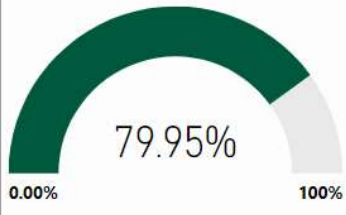

Milestones Math Proficient+