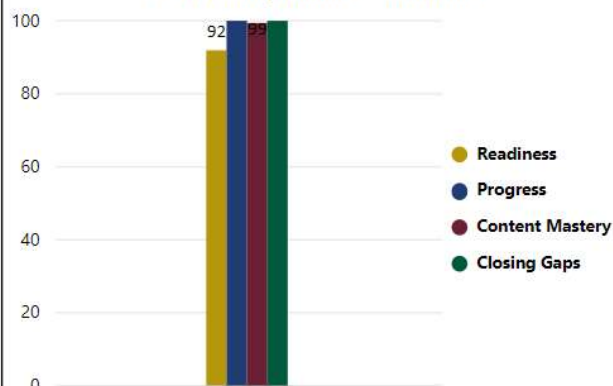

Readiness	Progress	Content Mastery	Closing Gaps
91.90	100.00	99.40	100.00

Milestones ELA Proficient+

Milestones Math Proficient+

Milestones Proficient+ Overall

CCRPI Components Performance

IOWA Mean National Percentile (Fall 2017)