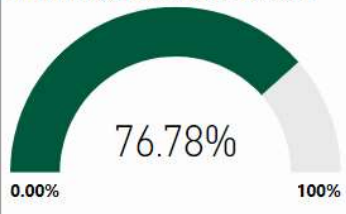

Readiness	Progress	Content Mastery	Closing Gaps
91.90	100.00	99.40	100.00

Milestones ELA Proficient+

Milestones Math Proficient+

Milestones Proficient+ Overall

CCRPI Components Performance

IOWA Mean National Percentile (Fall 2017)