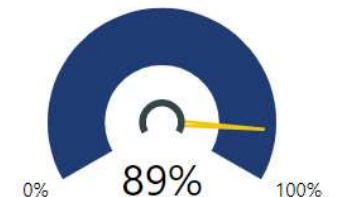

2017-2018

Scorecard- ES

School Name

Barnwell Elementary School

All data presented on this profile come from the 2017-2018 school year

Climate Stars

98.20
CCRPI Score

5 ★★★★★

Readiness	Progress	Content Mastery	Closing Gaps
91.90	100.00	99.40	100.00

Milestones ELA Proficient+

Milestones Math Proficient+

Milestones Proficient+ Overall

CSI School ?

N

Mobility

Stability

Turnaround School ?

N