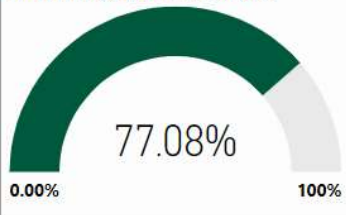

Barnwell Elementary School

All data presented on this profile come from the 2017-2018 school year

Climate Stars

98.20
CCRPI Score

5 ★★★★★

Readiness	Progress	Content Mastery	Closing Gaps
91.90	100.00	99.40	100.00

Milestones ELA Proficient+