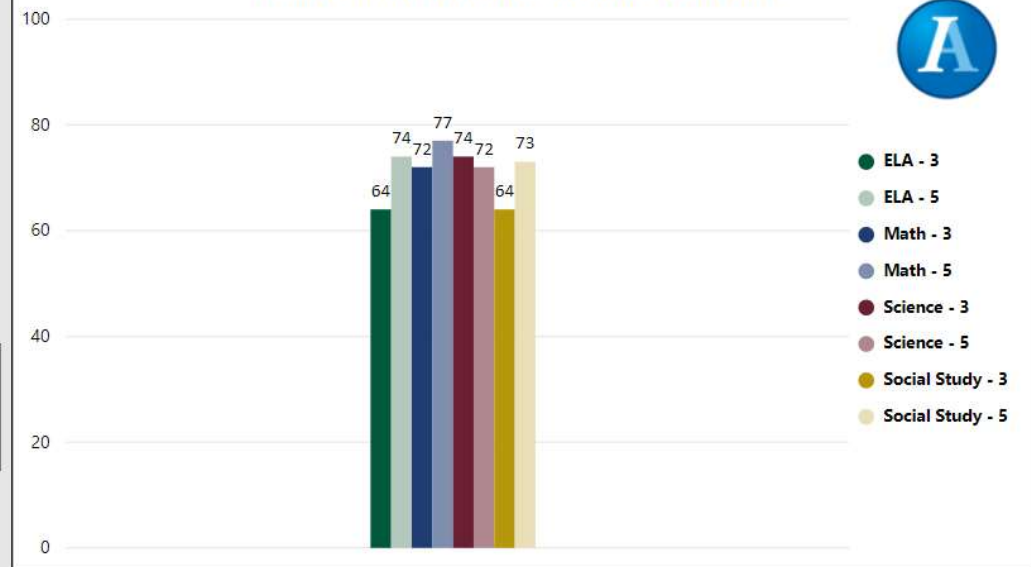

Readiness	Progress	Content Mastery	Closing Gaps
91.90	100.00	99.40	100.00

Milestones ELA Proficient+

Milestones Math Proficient+

Milestones Proficient+ Overall

CCRPI Components Performance

IOWA Mean National Percentile (Fall 2017)