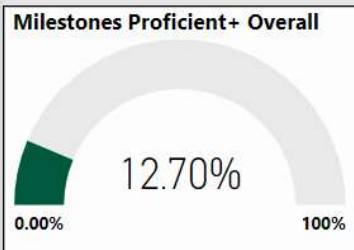

2017-2018

Scorecard- ES

School Name

Asa Hilliard Elementary School

All data presented on this profile come from the 2017-2018 school year

Climate Stars

67.20
CCRPI Score

2 ★ ★ ★ ★ ★

Readiness	Progress	Content Mastery	Closing Gaps
65.60	85.40	34.80	91.70