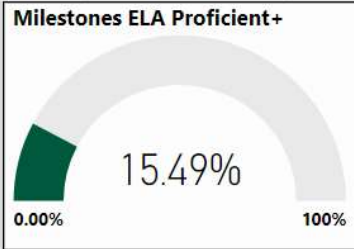

2017-2018

Scorecard- ES

School Name

Asa Hilliard Elementary School

All data presented on this profile come from the 2017-2018 school year

Climate Stars

67.20
CCRPI Score

2 ★ ★ ★ ★ ★

Readiness	Progress	Content Mastery	Closing Gaps
65.60	85.40	34.80	91.70