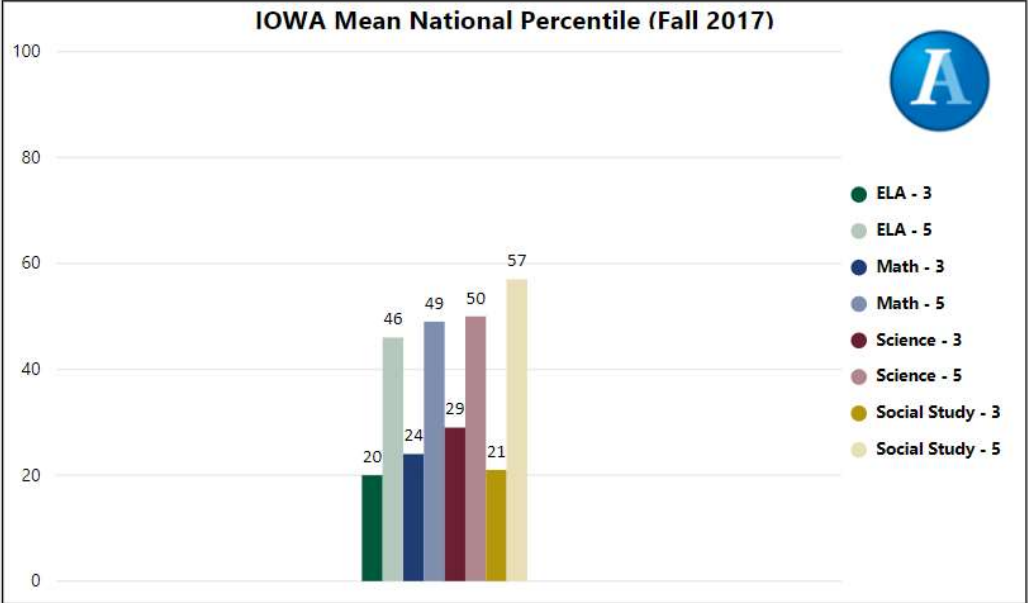

2017-2018

Scorecard- ES

School Name

Asa Hilliard Elementary School

All data presented on this profile come from the 2017-2018 school year

Climate Stars

67.20
CCRPI Score

2 ★ ★ ★ ★ ★

Readiness	Progress	Content Mastery	Closing Gaps
65.60	85.40	34.80	91.70