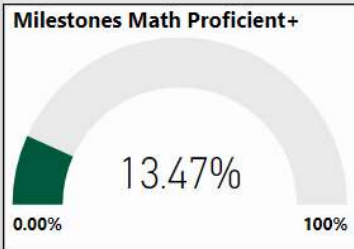

2017-2018

Scorecard- ES

School Name

Asa Hilliard Elementary School

All data presented on this profile come from the 2017-2018 school year

Climate Stars

67.20
CCRPI Score

2 ★ ★ ★ ★ ★

Readiness	Progress	Content Mastery	Closing Gaps
65.60	85.40	34.80	91.70