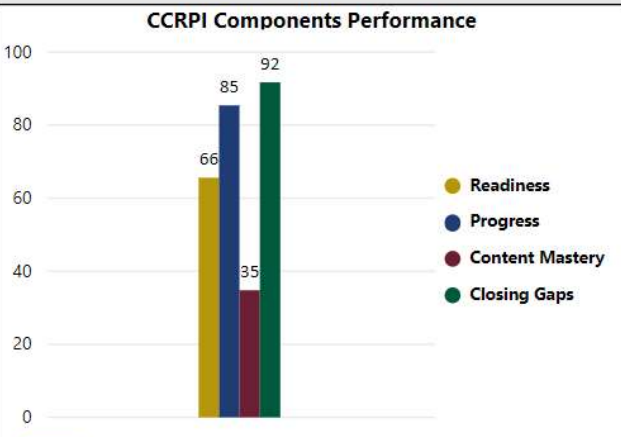

2017-2018

Scorecard- ES

School Name

Asa Hilliard Elementary School

All data presented on this profile come from the 2017-2018 school year

Climate Stars

67.20
CCRPI Score

2 ★ ★ ★ ★ ★

Readiness	Progress	Content Mastery	Closing Gaps
65.60	85.40	34.80	91.70

CSI School ?
N

Turnaround School ?
Y