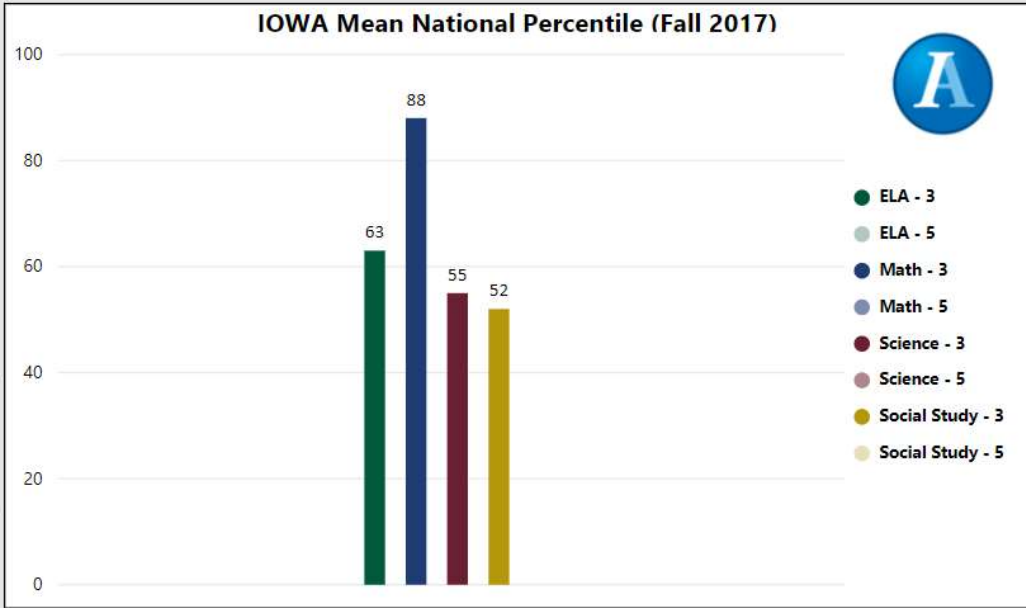

# Amana Charter Elementary School

All data presented on this profile come from the 2017-2018 school year

**Climate Stars**

**91.90**  
CCRPI Score

4 ★★★★★

Readiness	Progress	Content Mastery	Closing Gaps
86.20	95.90	87.00	100.00

CSI School ?  
**N**

Turnaround School ?  
**N**