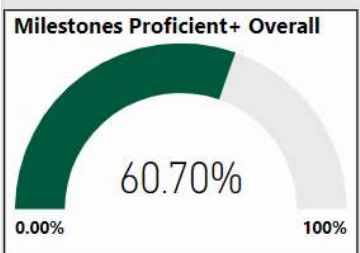

# Amana Charter Elementary School

All data presented on this profile come from the 2017-2018 school year

**Climate Stars**

**91.90**  
CCRPI Score

4 ★★★★★

Readiness	Progress	Content Mastery	Closing Gaps
86.20	95.90	87.00	100.00