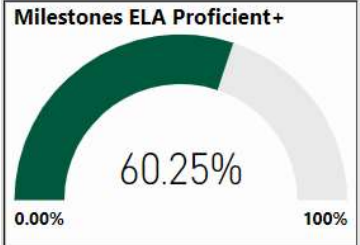

# Amana Charter Elementary School

All data presented on this profile come from the 2017-2018 school year

**Climate Stars**

**91.90**  
CCRPI Score

4 ★★★★★

Readiness	Progress	Content Mastery	Closing Gaps
86.20	95.90	87.00	100.00

CSI School ?  
**N**

Turnaround School ?  
**N**