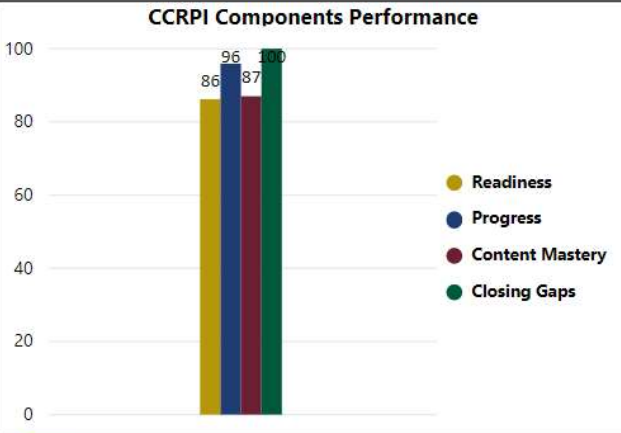

# Amana Charter Elementary School

All data presented on this profile come from the 2017-2018 school year

**Climate Stars**

**91.90**  
CCRPI Score

4 ★★★★★

Readiness	Progress	Content Mastery	Closing Gaps
86.20	95.90	87.00	100.00

CSI School ?  
**N**

Turnaround School ?  
**N**