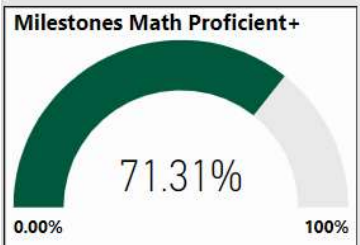

# Amana Charter Elementary School

All data presented on this profile come from the 2017-2018 school year

**Climate Stars**

**91.90**  
CCRPI Score

4 ★★★★★

Readiness	Progress	Content Mastery	Closing Gaps
86.20	95.90	87.00	100.00