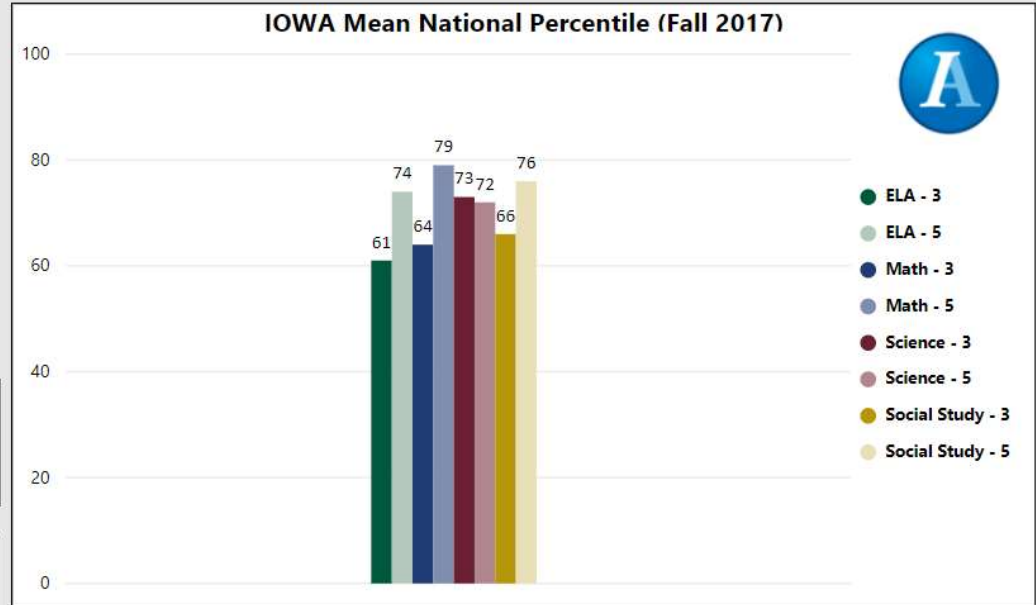

# Alpharetta Elementary School

All data presented on this profile come from the 2017-2018 school year

**Climate Stars**

**87.70**  
CCRPI Score

5 ★★★★★

Readiness	Progress	Content Mastery	Closing Gaps
88.80	92.50	95.70	59.10

CSI School ?

**N**

Turnaround School ?

**N**