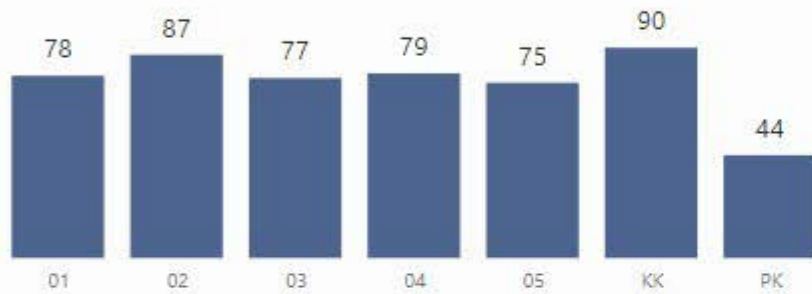

Alpharetta Elementary School

Number of Students

528

Students for Each Grade

Racial Composition

Ethnicity	Percentage	# of Students
White	55.47%	293
Hispanic	15.85%	83
Black	12.45%	66
Asian	10.19%	54
Other	6.04%	32

Mobility 2021

Turnaround School? 2019

N

Stability 2021

CSI School? 2019

N

Program Enrollment