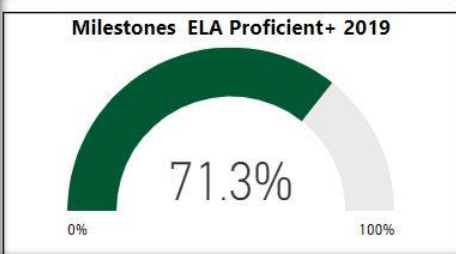

School Name

Alpharetta Elementary School

Number of Students

574

Racial Composition

Ethnicity	Percentage	# of Students
White	59.41%	341
Hispanic	12.89%	74
Black	12.20%	70
Asian	10.10%	58
Other	5.40%	31

Turnaround School? 2019