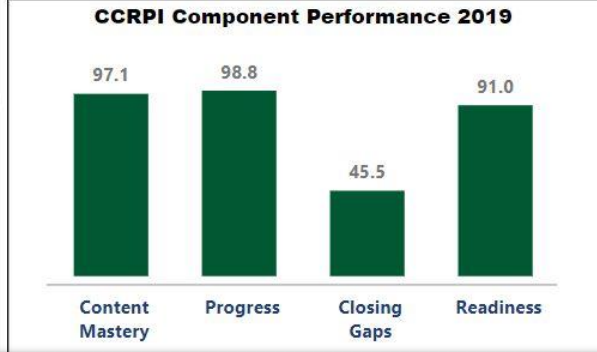

School Name

Alpharetta Elementary School

Number of Students

574

Racial Composition

Ethnicity	Percentage	# of Students
White	59.41%	341
Hispanic	12.89%	74
Black	12.20%	70
Asian	10.10%	58
Other	5.40%	31

Turnaround School? 2019