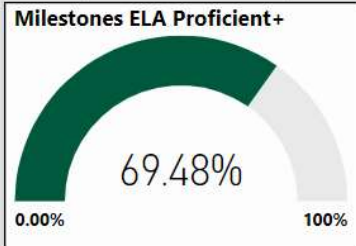

# Alpharetta Elementary School

All data presented on this profile come from the 2017-2018 school year

**Climate Stars**

**87.70**  
CCRPI Score

5 ★★★★★

Readiness	Progress	Content Mastery	Closing Gaps
88.80	92.50	95.70	59.10

CSI School ?

**N**

Turnaround School ?

**N**