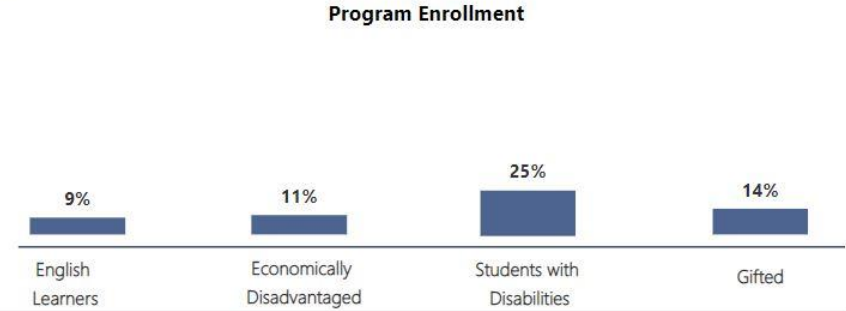

School Name

Alpharetta Elementary School

Number of Students

574

Racial Composition

Ethnicity	Percentage	# of Students
White	59.41%	341
Hispanic	12.89%	74
Black	12.20%	70
Asian	10.10%	58
Other	5.40%	31

Turnaround School? 2019