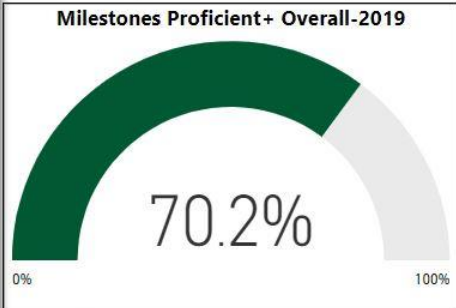

School Name

Alpharetta Elementary School

Number of Students

574

Racial Composition

Ethnicity	Percentage	# of Students
White	59.41%	341
Hispanic	12.89%	74
Black	12.20%	70
Asian	10.10%	58
Other	5.40%	31

Turnaround School? 2019