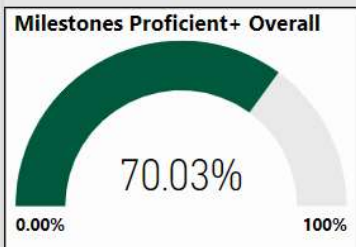

# Alpharetta Elementary School

All data presented on this profile come from the 2017-2018 school year

**Climate Stars**

**87.70**  
CCRPI Score

5 ★★★★★

Readiness	Progress	Content Mastery	Closing Gaps
88.80	92.50	95.70	59.10