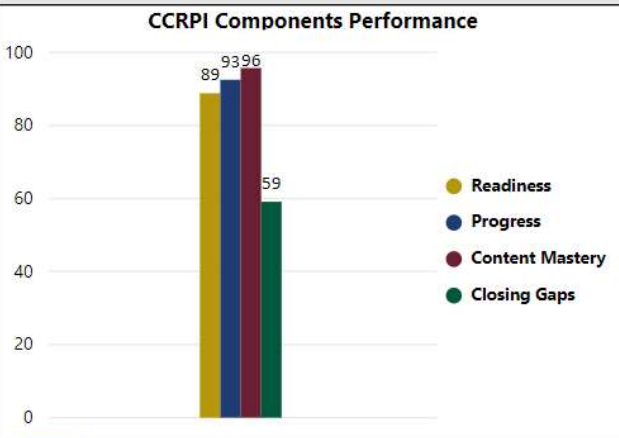

# Alpharetta Elementary School

All data presented on this profile come from the 2017-2018 school year

**Climate Stars**

**87.70**  
CCRPI Score

5 ★★★★★

Readiness	Progress	Content Mastery	Closing Gaps
88.80	92.50	95.70	59.10

CSI School ?

**N**

Turnaround School ?

**N**