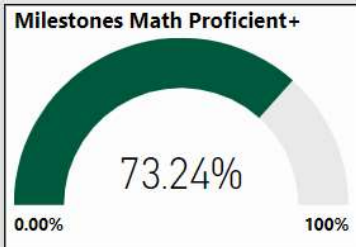

# Alpharetta Elementary School

All data presented on this profile come from the 2017-2018 school year

**Climate Stars**

**87.70**  
CCRPI Score

5 ★★★★★

Readiness	Progress	Content Mastery	Closing Gaps
88.80	92.50	95.70	59.10