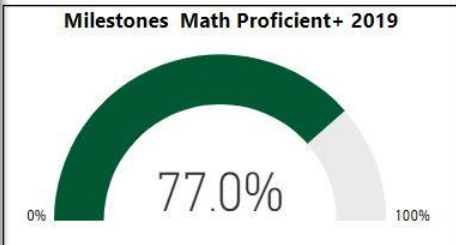

School Name

Alpharetta Elementary School

Number of Students

574

Racial Composition

Ethnicity	Percentage	# of Students
White	59.41%	341
Hispanic	12.89%	74
Black	12.20%	70
Asian	10.10%	58
Other	5.40%	31

Turnaround School? 2019