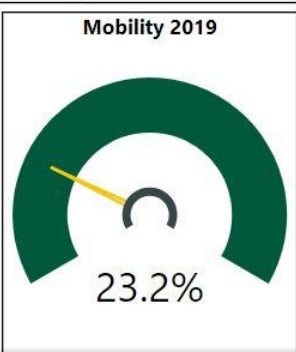

Turnaround School? 2019

N

CSI School? 2019

N