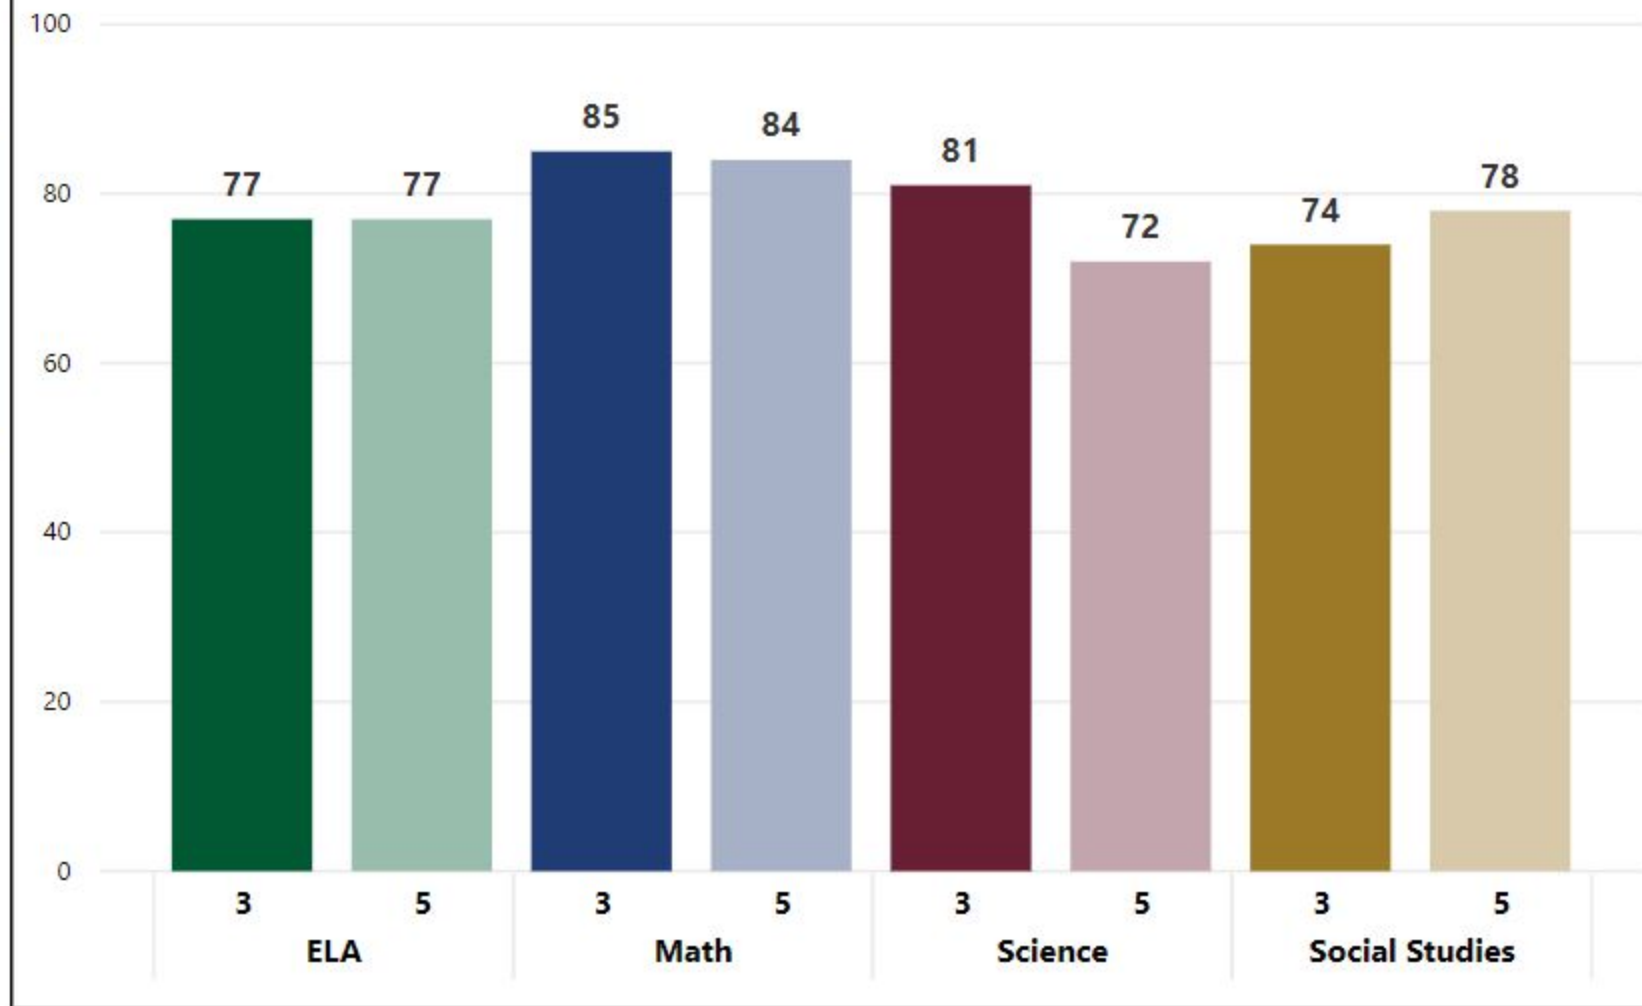

Turnaround School? 2018

Iowa Mean National Percentile (Fall 2018)