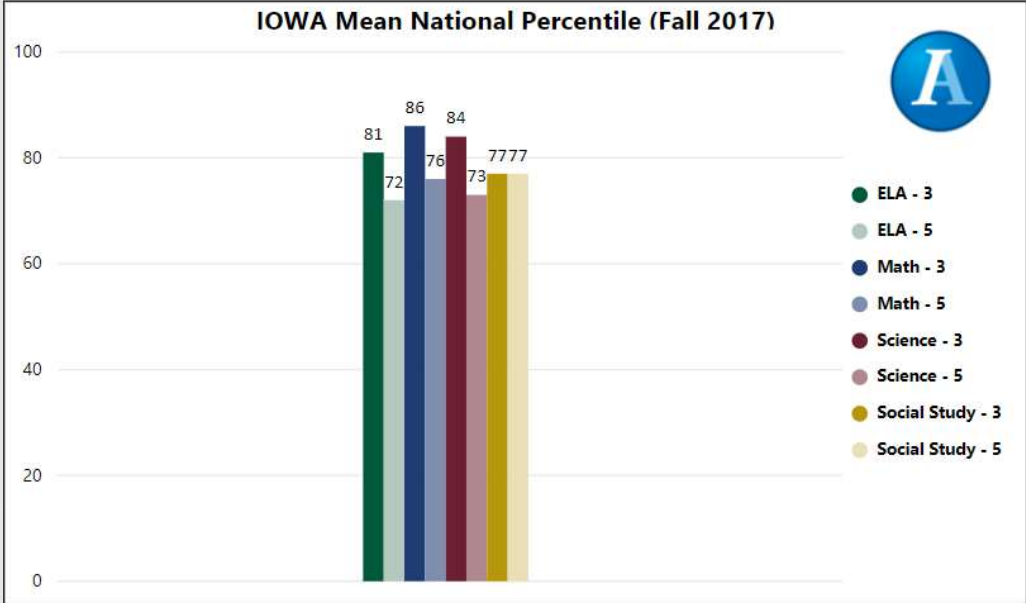

2017-2018

Scorecard- ES

School Name

Abbotts Hill Elementary School

All data presented on this profile come from the 2017-2018 school year

Climate Stars

95.80
CCRPI Score

5 ★★★★★

Readiness	Progress	Content Mastery	Closing Gaps
93.10	95.20	98.10	96.40