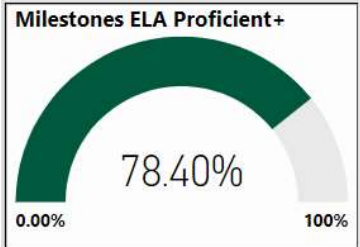

2017-2018

Scorecard- ES

School Name

Abbotts Hill Elementary School

All data presented on this profile come from the 2017-2018 school year

Climate Stars

95.80
CCRPI Score

5 ★★★★★

Readiness	Progress	Content Mastery	Closing Gaps
93.10	95.20	98.10	96.40

CSI School ?

N

Turnaround School ?

N