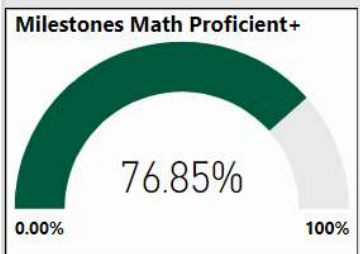

2017-2018

Scorecard- ES

School Name

Abbotts Hill Elementary School

All data presented on this profile come from the 2017-2018 school year

Climate Stars

95.80
CCRPI Score

5 ★★★★★

Readiness	Progress	Content Mastery	Closing Gaps
93.10	95.20	98.10	96.40