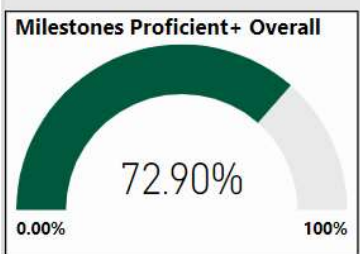

2017-2018

Scorecard- ES

School Name

Abbotts Hill Elementary School

All data presented on this profile come from the 2017-2018 school year

Climate Stars

95.80
CCRPI Score

5 ★★★★★

Readiness	Progress	Content Mastery	Closing Gaps
93.10	95.20	98.10	96.40

CSI School ?

N

Turnaround School ?

N