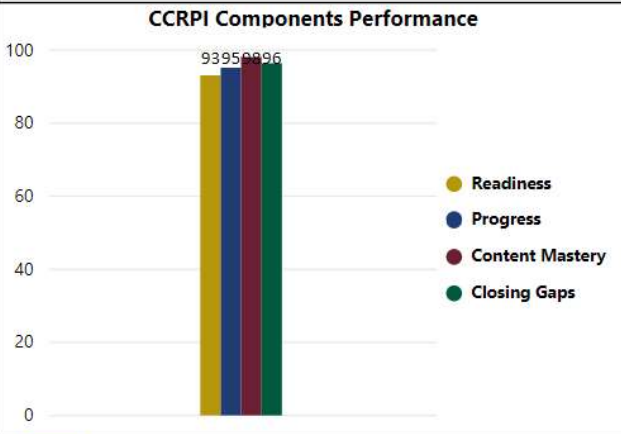

2017-2018

Scorecard- ES

School Name

Abbotts Hill Elementary School

All data presented on this profile come from the 2017-2018 school year

Climate Stars

95.80
CCRPI Score

5 ★★★★★

Readiness	Progress	Content Mastery	Closing Gaps
93.10	95.20	98.10	96.40

CSI School ?

N

Turnaround School ?

N