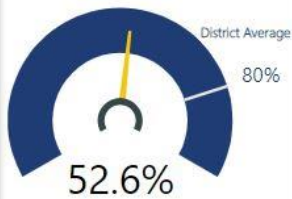

Stability 2019