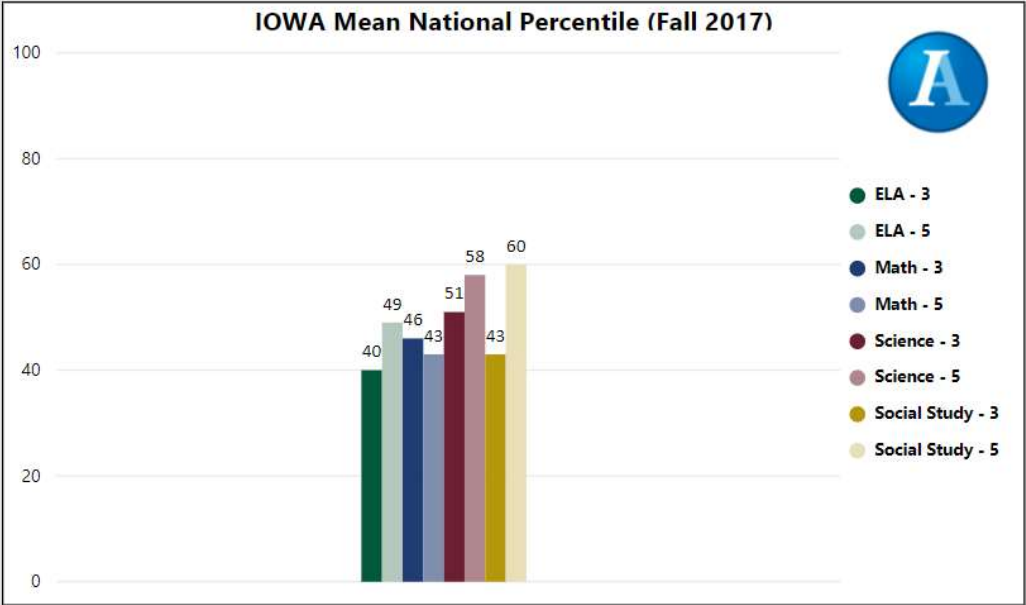

# Main Street Charter Academy

All data presented on this profile come from the 2017-2018 school year

**Climate Stars**

**69.90**  
CCRPI Score

3 ★★★★★

Readiness	Progress	Content Mastery	Closing Gaps
83.50	78.10	69.60	33.30

CSI School ?

**N**

Turnaround School ?

**N**

School Name