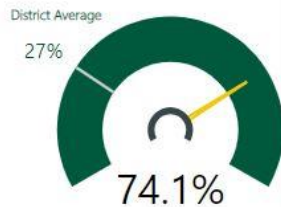

CSI School? 2019

N

Turnaround School? 2019

N

Stability 2019

Mobility 2019

School Name

Main Street Charter Middle