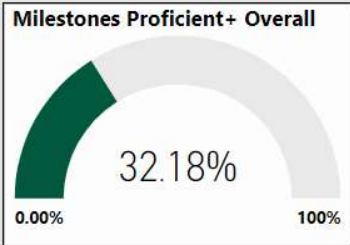

2017-2018 Scorecard MS

CSI School ?
N

Turnaround School ?
N