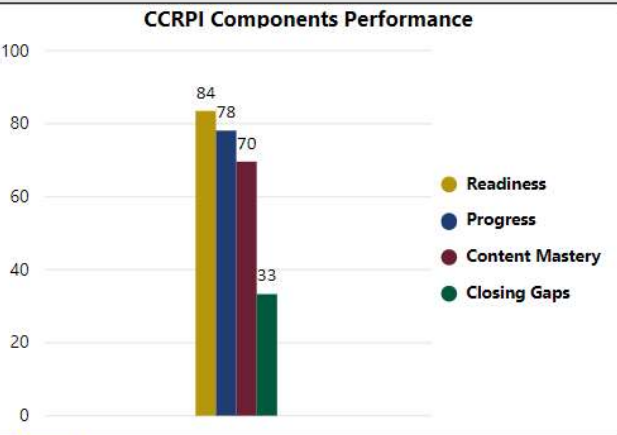

# Main Street Charter Academy

All data presented on this profile come from the 2017-2018 school year

**Climate Stars**

**69.90**  
CCRPI Score

3 ★★★★★

Readiness	Progress	Content Mastery	Closing Gaps
83.50	78.10	69.60	33.30

CSI School ?

**N**

Turnaround School ?

**N**

School Name