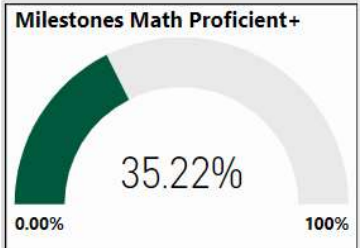

# Main Street Charter Academy

All data presented on this profile come from the 2017-2018 school year

**Climate Stars**

**69.90**  
CCRPI Score

3 ★★★★★

Readiness	Progress	Content Mastery	Closing Gaps
83.50	78.10	69.60	33.30