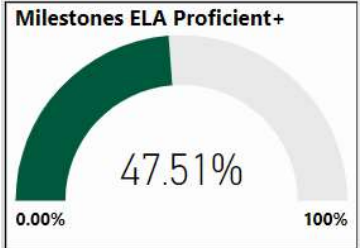

# Main Street Charter Academy

All data presented on this profile come from the 2017-2018 school year

**Climate Stars**

**69.90**  
CCRPI Score

3 ★★★★★

Readiness	Progress	Content Mastery	Closing Gaps
83.50	78.10	69.60	33.30

CSI School ?

**N**

Turnaround School ?

**N**

School Name