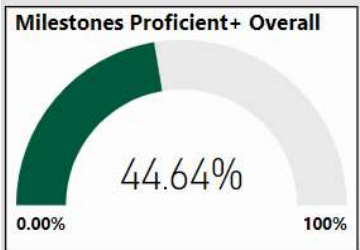

# Main Street Charter Academy

All data presented on this profile come from the 2017-2018 school year

**Climate Stars**

**69.90**  
CCRPI Score

3 ★★★★★

Readiness	Progress	Content Mastery	Closing Gaps
83.50	78.10	69.60	33.30

CSI School ?

**N**

Turnaround School ?

**N**

School Name