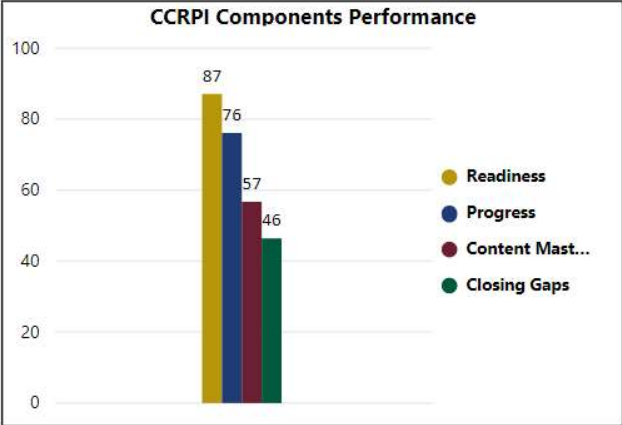

CSI School ?

**N**

Turnaround School ?

**N**

School Name

# Main Street Charter Academy

All data presented on this profile come from the 2017-2018 school year

## 2017-2018 Scorecard MS

CSI School ?  
**N**

Turnaround School ?  
**N**

Readiness	Progress	Content Mastery	Closing Gaps
87.10	76.10	56.70	46.40

ELA - 8	Math - 8	Science - 8	Social Study - 8
39	45	39	44