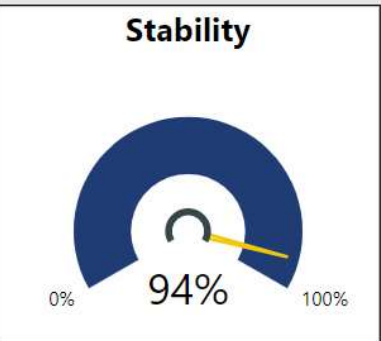

CSI School ?

N

Turnaround School ?

N