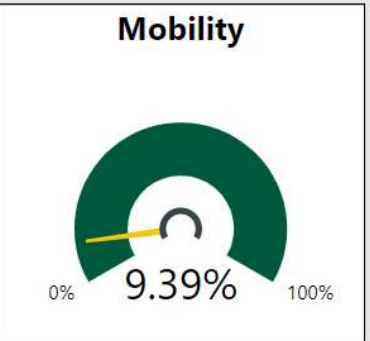

CSI School ?

N

Turnaround School ?

N