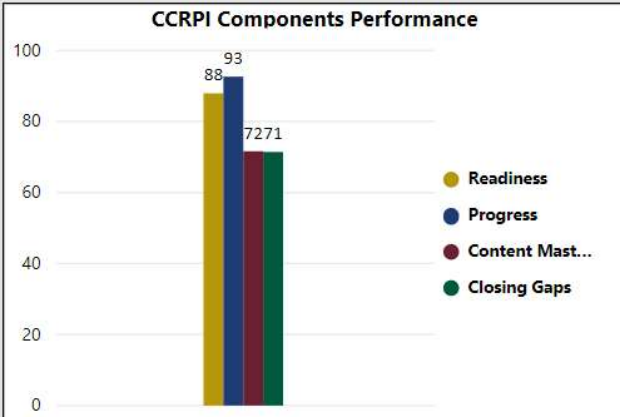

All data presented on this profile come from the 2017-2018 school year

CSI School ?

N

Turnaround School ?

N

2017-2018
Scorecard
MS

Readiness	Progress	Content Mastery	Closing Gaps
87.90	92.60	71.60	71.40

ELA - 8	Math - 8	Science - 8	Social Study - 8