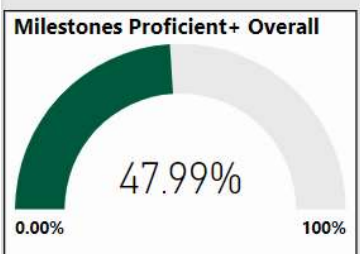

2017-2018

Scorecard- ES

School Name

KIPP South Fulton Academy Elementary School

All data presented on this profile come from the 2017-2018 school year

Climate Stars

83.10

CCRPI Score

4 ★★★★★

Readiness	Progress	Content Mastery	Closing Gaps
82.90	86.70	70.50	100.00

CSI School ?

N

Turnaround School ?

N

School Name

KIPP South Fulton Academy Middle School