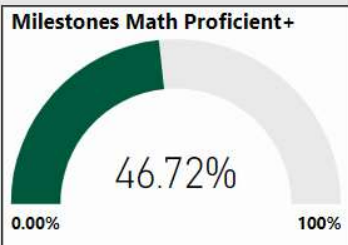

All data presented on this profile come from the 2017-2018 school year

CSI School ?

N

Turnaround School ?

N

2017-2018
Scorecard
MS

Readiness	Progress	Content Mastery	Closing Gaps
87.90	92.60	71.60	71.40

ELA - 8	Math - 8	Science - 8	Social Study - 8