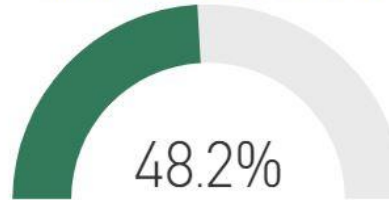

Milestones ELA Proficient+ 2019