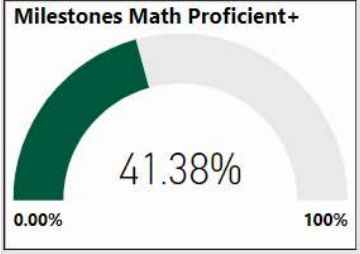

2017-2018

Scorecard- ES

School Name

KIPP South Fulton Academy Elementary School

All data presented on this profile come from the 2017-2018 school year

Climate Stars

83.10

CCRPI Score

4 ★★★★★

Readiness	Progress	Content Mastery	Closing Gaps
82.90	86.70	70.50	100.00