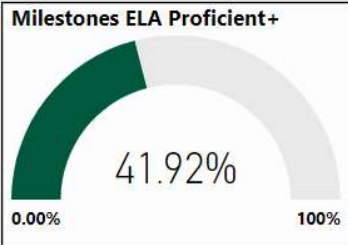

All data presented on this profile come from the 2017-2018 school year

CSI School ?

N

Turnaround School ?

N

2017-2018
Scorecard
MS

Readiness	Progress	Content Mastery	Closing Gaps
87.90	92.60	71.60	71.40

ELA - 8	Math - 8	Science - 8	Social Study - 8