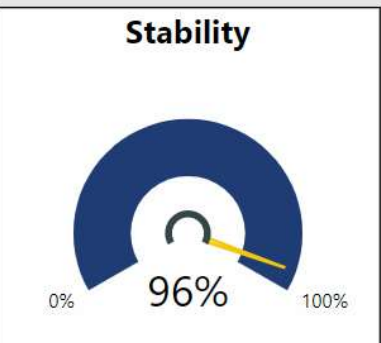

2017-2018

Scorecard- ES

School Name

KIPP South Fulton Academy Elementary School

All data presented on this profile come from the 2017-2018 school year

Climate Stars

83.10

CCRPI Score

4 ★★★★★

Readiness	Progress	Content Mastery	Closing Gaps
82.90	86.70	70.50	100.00

CSI School ?

N

Turnaround School ?

N

School Name

KIPP South Fulton Academy Middle School