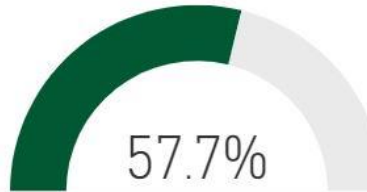

Milestones Proficient+ Overall-2019