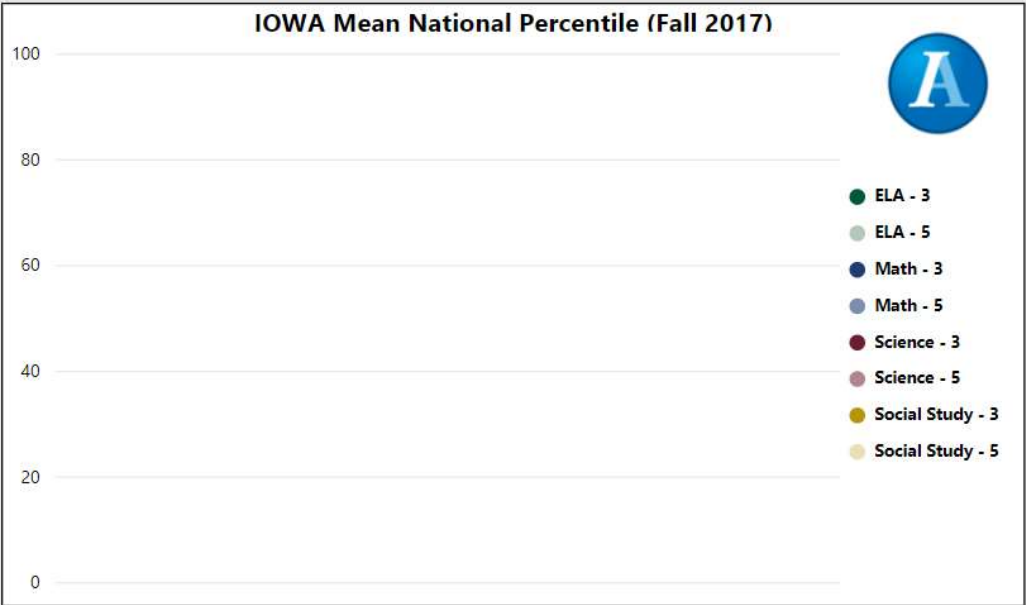

2017-2018

Scorecard- ES

School Name

KIPP South Fulton Academy Elementary School

All data presented on this profile come from the 2017-2018 school year

Climate Stars

83.10

CCRPI Score

4 ★★★★★

Readiness	Progress	Content Mastery	Closing Gaps
82.90	86.70	70.50	100.00