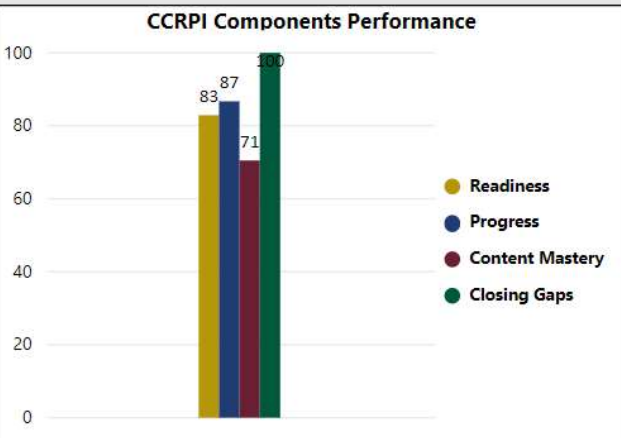

2017-2018

Scorecard- ES

School Name

KIPP South Fulton Academy Elementary School

All data presented on this profile come from the 2017-2018 school year

Climate Stars

83.10

CCRPI Score

4 ★★★★★

Readiness	Progress	Content Mastery	Closing Gaps
82.90	86.70	70.50	100.00

CSI School ?

N

Turnaround School ?

N

School Name

KIPP South Fulton Academy Middle School