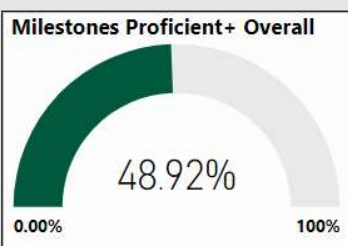

All data presented on this profile come from the 2017-2018 school year

CSI School ?

N

Turnaround School ?

N

2017-2018
Scorecard
MS

Readiness	Progress	Content Mastery	Closing Gaps
87.90	92.60	71.60	71.40

ELA - 8	Math - 8	Science - 8	Social Study - 8