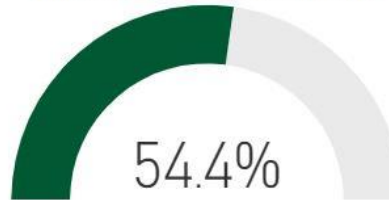

Milestones Math Proficient+ 2019