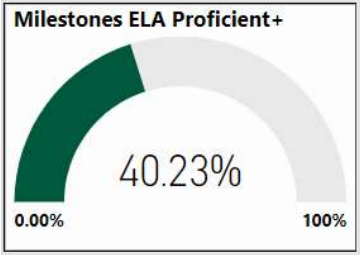

2017-2018

Scorecard- ES

School Name

KIPP South Fulton Academy Elementary School

All data presented on this profile come from the 2017-2018 school year

Climate Stars

83.10

CCRPI Score

4 ★★★★★

Readiness	Progress	Content Mastery	Closing Gaps
82.90	86.70	70.50	100.00

CSI School ?

N

Turnaround School ?

N

School Name

KIPP South Fulton Academy Middle School