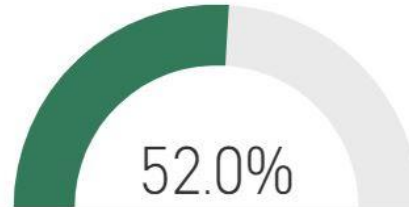

CSI School? 2019

N

Turnaround School? 2019

N

Milestones Math Proficient+ 2019