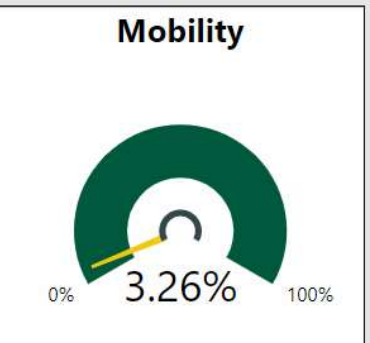

4 ★★★★★

Readiness	Progress	Content Mastery	Closing Gaps
82.90	86.70	70.50	100.00

CSI School ?

N

Turnaround School ?

N

School Name

KIPP South Fulton Academy Middle School