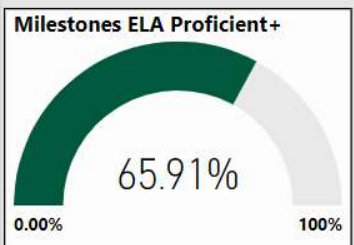

FAST Academy Middle School

All data presented on this profile come from the 2017-2018 school year

CSI School ?
N

Turnaround School ?
N

2017-2018 Scorecard MS

Readiness	Progress	Content Mastery	Closing Gaps
92.50	91.30	94.30	100.00