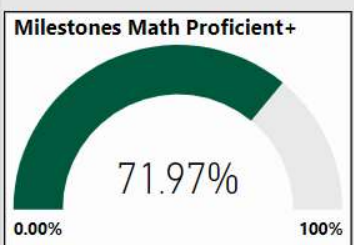

FAST Academy Middle School

All data presented on this profile come from the 2017-2018 school year

CSI School ?
N

Turnaround School ?
N

2017-2018 Scorecard MS

Readiness	Progress	Content Mastery	Closing Gaps
92.50	91.30	94.30	100.00