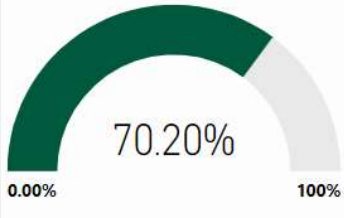

Milestones Math Proficient+