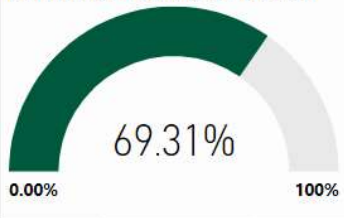

Readiness	Progress	Content Mastery	Closing Gaps
90.50	76.70	96.00	100.00

Milestones ELA Proficient+

Milestones Math Proficient+

Milestones Proficient+ Overall

CSI School ?
N

Turnaround School ?
N

School Name