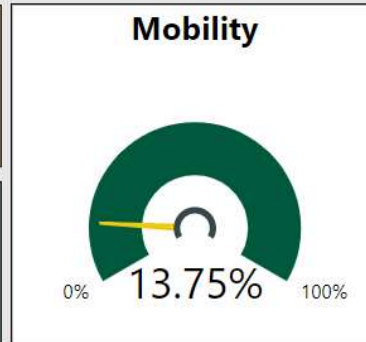

CSI School ?
N

Turnaround School ?
N