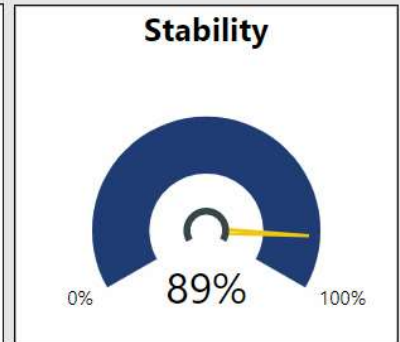

CSI School ?
N

Turnaround School ?
N