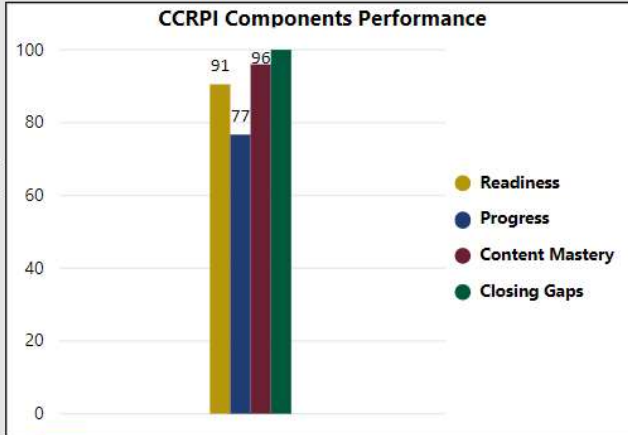

2017-2018

Scorecard- ES

School Name

FAST Academy Elementary School

All data presented on this profile come from the 2017-2018 school year

Climate Stars

88.70
CCRPI Score

4 ★★★★★

Readiness	Progress	Content Mastery	Closing Gaps
90.50	76.70	96.00	100.00

Milestones ELA Proficient+

Milestones Math Proficient+

Milestones Proficient+ Overall

CSI School ?
N

Turnaround School ?
N

School Name

FAST Academy Middle School

All data presented on this profile come from the 2017-2018 school year

CSI School ?
N

Turnaround School ?
N

2017-2018 Scorecard MS

Readiness	Progress	Content Mastery	Closing Gaps
92.50	91.30	94.30	100.00