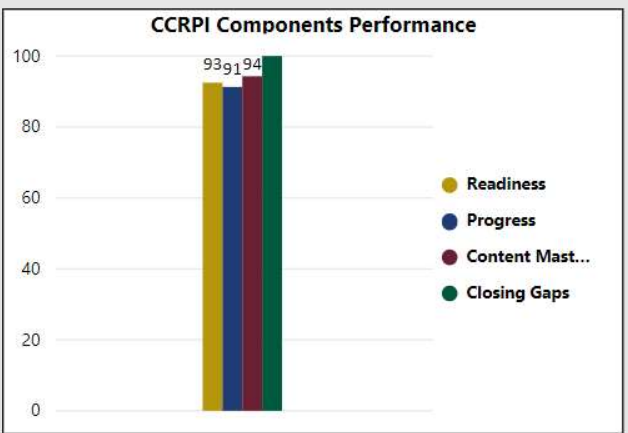

2017-2018

Scorecard- ES

School Name

FAST Academy Elementary School

All data presented on this profile come from the 2017-2018 school year

Climate Stars

88.70
CCRPI Score

4 ★★★★★

FAST Academy Middle School

All data presented on this profile come from the 2017-2018 school year

CSI School ?
N

Turnaround School ?
N

2017-2018 Scorecard MS

Readiness	Progress	Content Mastery	Closing Gaps
92.50	91.30	94.30	100.00