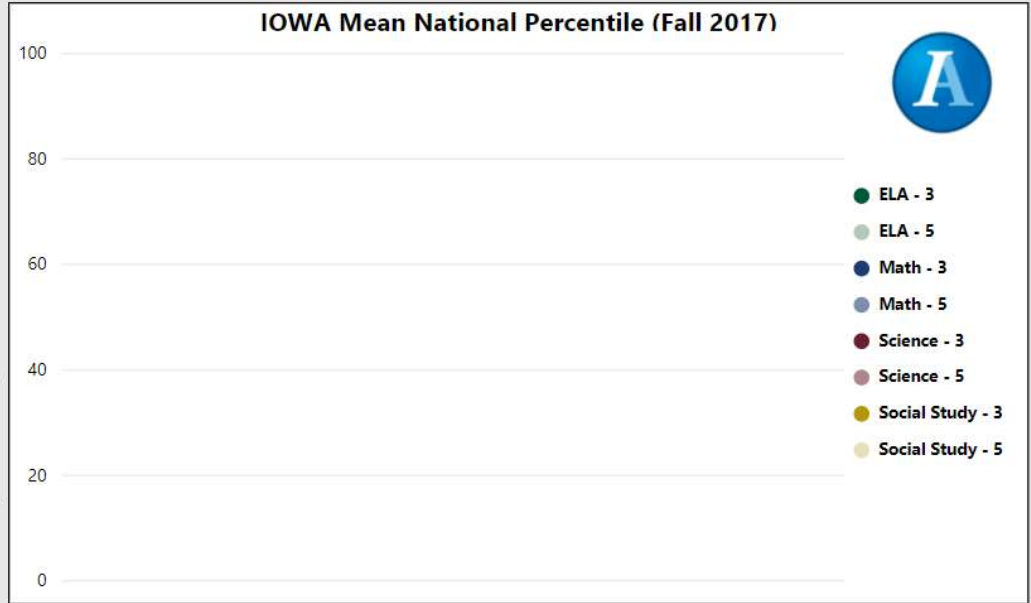

Readiness	Progress	Content Mastery	Closing Gaps
90.50	76.70	96.00	100.00

Milestones ELA Proficient+

Milestones Math Proficient+

Milestones Proficient+ Overall

CSI School ?
N

Turnaround School ?
N

School Name