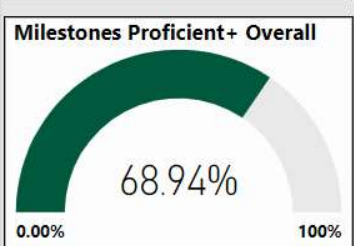

FAST Academy Middle School

All data presented on this profile come from the 2017-2018 school year

CSI School ?
N

Turnaround School ?
N

2017-2018 Scorecard MS

Readiness	Progress	Content Mastery	Closing Gaps
92.50	91.30	94.30	100.00