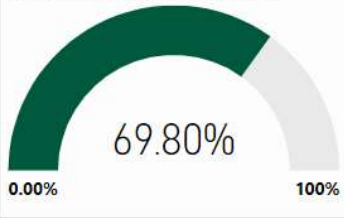

FAST Academy Elementary School

All data presented on this profile come from the 2017-2018 school year

Climate Stars

88.70
CCRPI Score

4 ★★★★★

Readiness	Progress	Content Mastery	Closing Gaps
90.50	76.70	96.00	100.00

Milestones ELA Proficient+