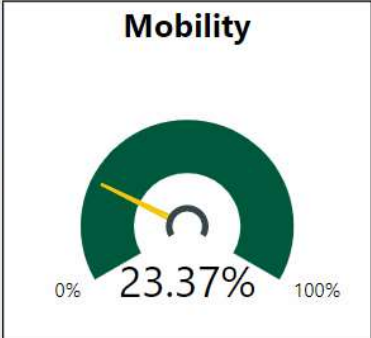

Readiness	Progress	Content Mastery	Closing Gaps
80.00	57.00	54.00	43.80

CSI School ?

N

Turnaround School ?

N

School Name

Chattahoochee Hills Middle School

All data presented on this profile come from the 2017-2018 school year