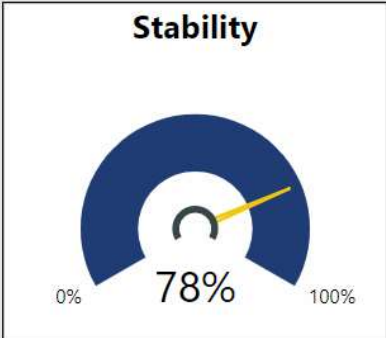

2017-2018

Scorecard - ES

School Name

Chattahoochee Hills Elementary School

All data presented on this profile come from the 2017-2018 school year

Climate Stars

58.70
CCRPI Score

3 ★★★★★

Readiness	Progress	Content Mastery	Closing Gaps
80.00	57.00	54.00	43.80

CSI School ?

N

Turnaround School ?

N

School Name

Chattahoochee Hills Middle School

All data presented on this profile come from the 2017-2018 school year