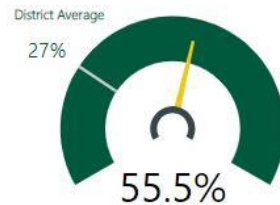

CSI School? 2019

N

Turnaround School? 2019

N

Stability 2019

Mobility 2019

Milestones Math Proficient+ 2019

Milestones ELA Proficient+ 2019

Climate Star Rating 2019

Financial Efficiency Star Rating 2018

BTO Designation

Below Expected Range