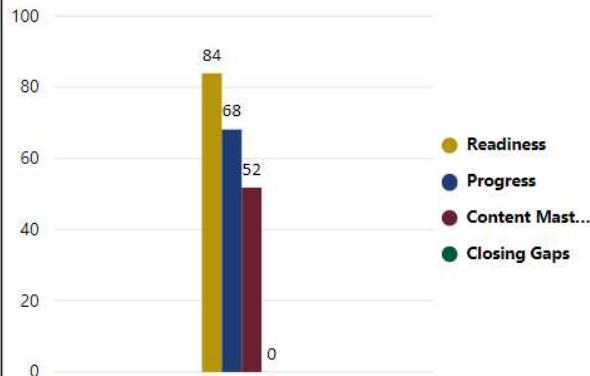

56.20

CCRPI Score

Climate Stars

Readiness Progress Content Mastery Closing Gaps

83.90 68.10 51.80 0.00

CCRPI Components Performance

ELA - 8 Math - 8 Science - 8 Social Study - 8

IOWA Mean National Percentile (Fall 2017)

Mobility

Stability