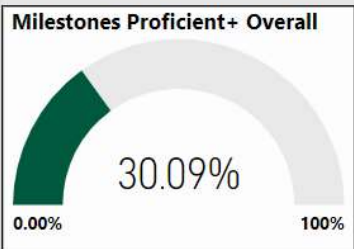

2017-2018

Scorecard - ES

School Name

Chattahoochee Hills Elementary School

All data presented on this profile come from the 2017-2018 school year

Climate Stars

58.70
CCRPI Score

3 ★★★★★

Readiness	Progress	Content Mastery	Closing Gaps
80.00	57.00	54.00	43.80

CSI School ?

N

Turnaround School ?

N

School Name

Chattahoochee Hills Middle School

All data presented on this profile come from the 2017-2018 school year