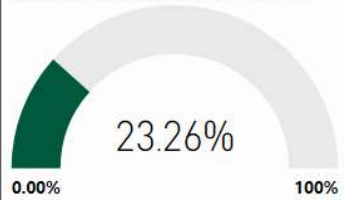

CSI School ?

N

Turnaround School ?

N

2017-2018
Scorecard
MS

Milestones ELA Proficient+

Milestones Math Proficient+

Milestones Proficient+ Overall