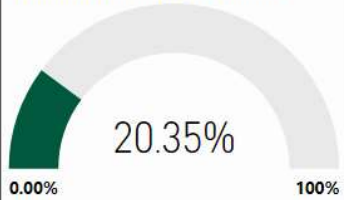

CSI School ?

N

Turnaround School ?

N

2017-2018
Scorecard
MS

Milestones ELA Proficient+

Milestones Math Proficient+

Milestones Proficient+ Overall