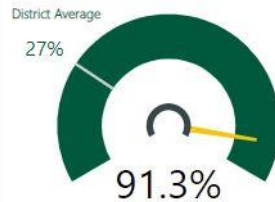

N

Turnaround School? 2019

N

Stability 2019

Mobility 2019

School Name

Chattahoochee Hills Middle School

First Year in Operation