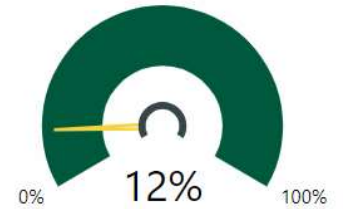

56.20

CCRPI Score

Climate Stars

Readiness Progress Content Mastery Closing Gaps

83.90 68.10 51.80 0.00

CCRPI Components Performance

ELA - 8 Math - 8 Science - 8 Social Study - 8

IOWA Mean National Percentile (Fall 2017)

Mobility

Stability