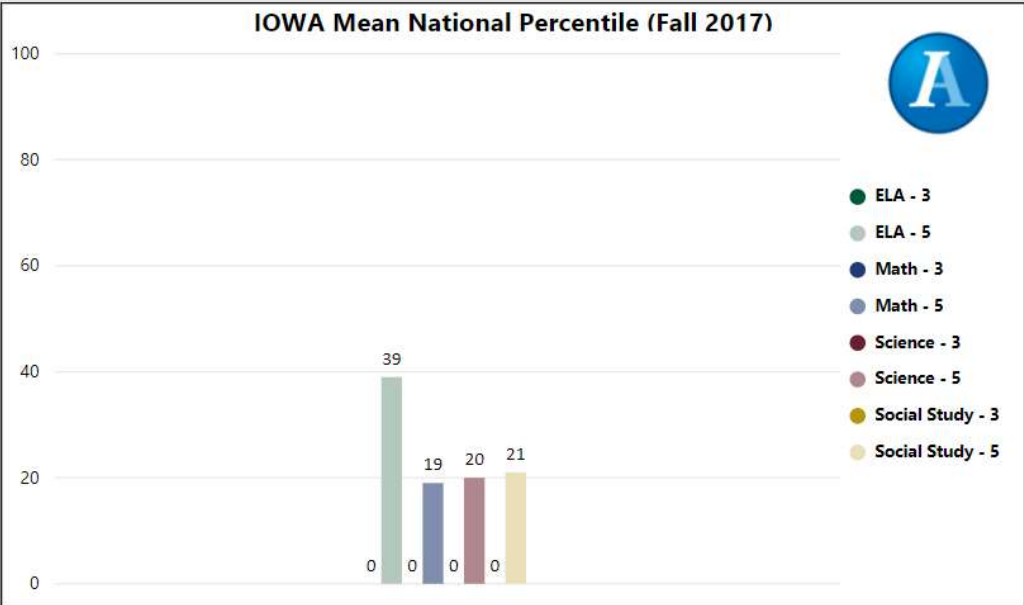

2017-2018

Scorecard - ES

School Name

Chattahoochee Hills Elementary School

All data presented on this profile come from the 2017-2018 school year

Climate Stars

58.70
CCRPI Score

3 ★★★★★

Readiness	Progress	Content Mastery	Closing Gaps
80.00	57.00	54.00	43.80