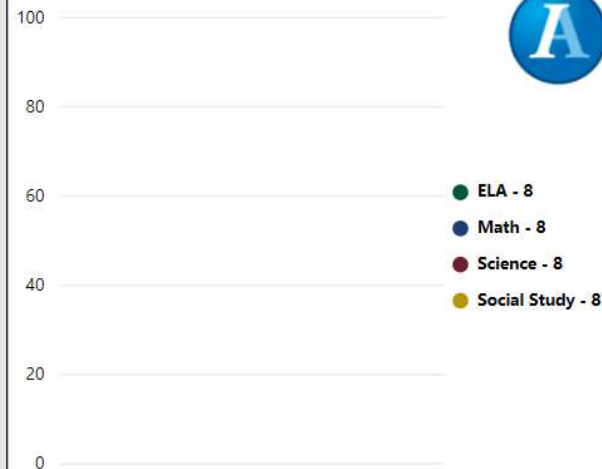

56.20

CCRPI Score

Climate Stars

Readiness Progress Content Mastery Closing Gaps

83.90 68.10 51.80 0.00

CCRPI Components Performance

ELA - 8 Math - 8 Science - 8 Social Study - 8

IOWA Mean National Percentile (Fall 2017)