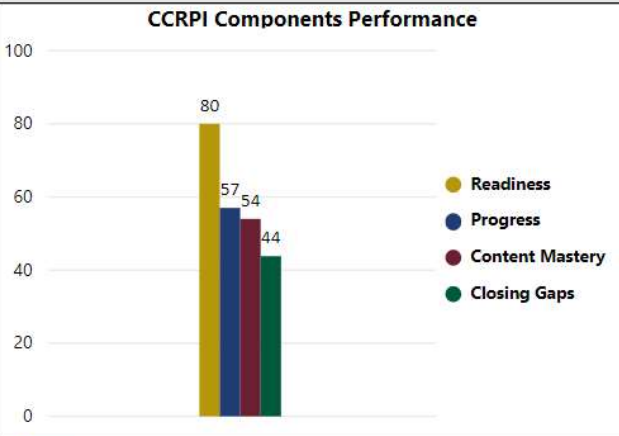

2017-2018

Scorecard - ES

School Name

Chattahoochee Hills Elementary School

All data presented on this profile come from the 2017-2018 school year

Climate Stars

58.70
CCRPI Score

3 ★★★★★

Readiness	Progress	Content Mastery	Closing Gaps
80.00	57.00	54.00	43.80

CSI School ?

N

Turnaround School ?

N

School Name

Chattahoochee Hills Middle School

All data presented on this profile come from the 2017-2018 school year