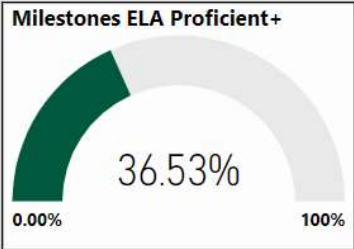

2017-2018

Scorecard - ES

School Name

Chattahoochee Hills Elementary School

All data presented on this profile come from the 2017-2018 school year

Climate Stars

58.70
CCRPI Score

3 ★★★★★

Readiness	Progress	Content Mastery	Closing Gaps
80.00	57.00	54.00	43.80

CSI School ?

N

Turnaround School ?

N

School Name

Chattahoochee Hills Middle School

All data presented on this profile come from the 2017-2018 school year