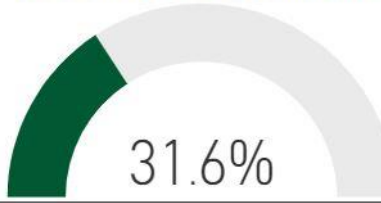

School Name

Chattahoochee Hills Elementary School ✓

First Year in Operation
SY 2015

Renewal Year
SY 2022

Year of Service

5

Milestones Proficient+ Overall-2019

Milestones Math Proficient+ 2019