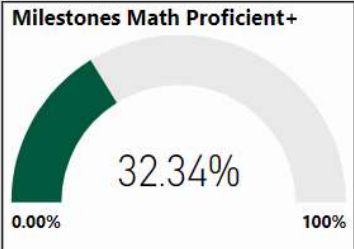

2017-2018

Scorecard - ES

School Name

Chattahoochee Hills Elementary School

All data presented on this profile come from the 2017-2018 school year

Climate Stars

58.70
CCRPI Score

3 ★★★★★

Readiness	Progress	Content Mastery	Closing Gaps
80.00	57.00	54.00	43.80

CSI School ?

N

Turnaround School ?

N

School Name

Chattahoochee Hills Middle School

All data presented on this profile come from the 2017-2018 school year