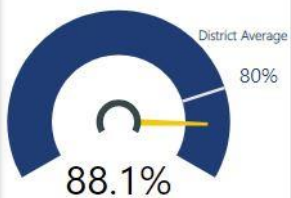

CSI School? 2019

N

Turnaround School? 2019

N

Stability 2019