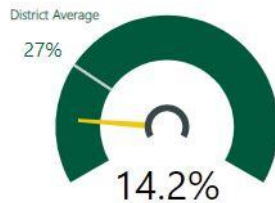

Mobility 2019