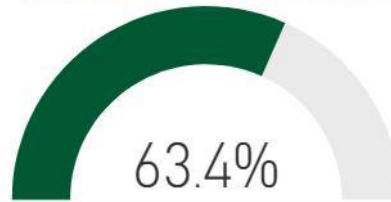

School Name

Amana Charter Elementary School

First Year in Operation
SY 2006

Renewal Year
SY 2024

Year of Service

14

CCRPI Score 2019

Milestones Proficient+ Overall-2019