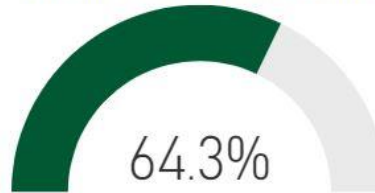

SY 2006

Renewal Year

SY 2024

Year of Service

14

CCRPI Score 2019

Milestones Proficient+ Overall-2019

CCRPI Component Performance Compare to District 2019