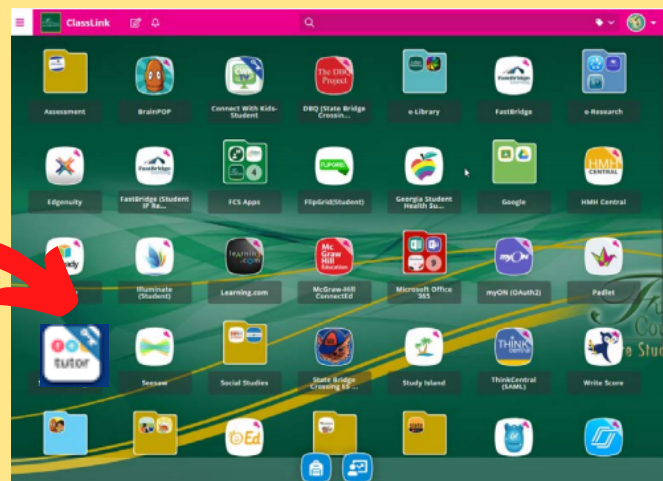

CLICK THE APP!

Select the FEV Tutor App to get connected to your Student Dashboard

START LEARNING!

Click the flashing red button at the top of your screen to meet your tutor and start working on Homework or Coursework Questions!

You can also request an On-Demand lesson

Request an On-Demand Session!

Your session has started, Join Now!

Log on 24/7 for quick access to support or email us at ga@fevtutor.com
let us know your preferred days, times, and subjects