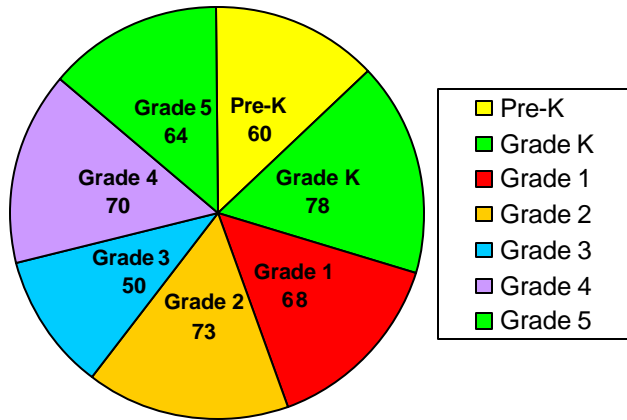

# School Profile: Parklane Elementary School

Grade Level Distribution

Race/Ethnic Distribution

General Information

Source: SchoolNet Dashboard 2009-10  
Fulton County Schools Mobility Report 2008-09