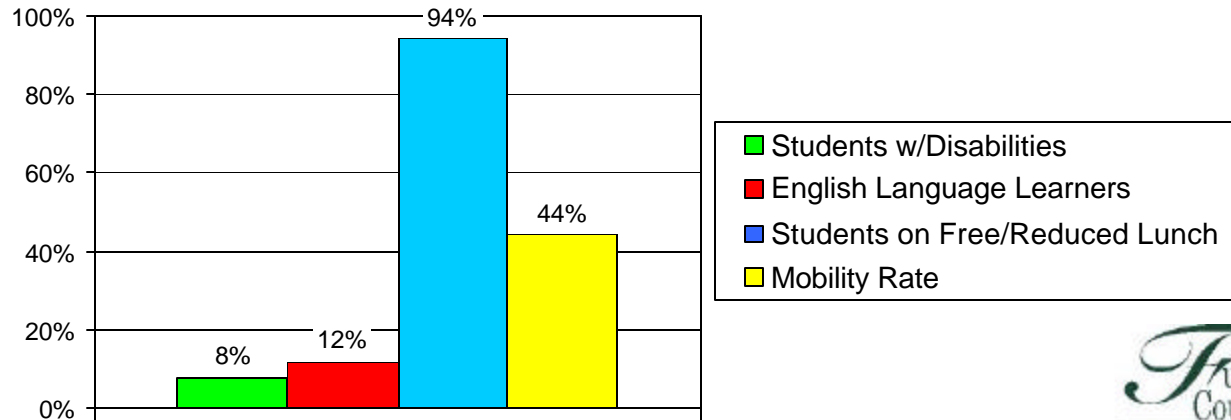

# School Profile: Parklane Elementary School

Grade Level Distribution

Race/Ethnic Distribution

General Information

Source: SchoolNet Dashboard 2009-10  
Fulton County Schools Mobility Report 2008-09