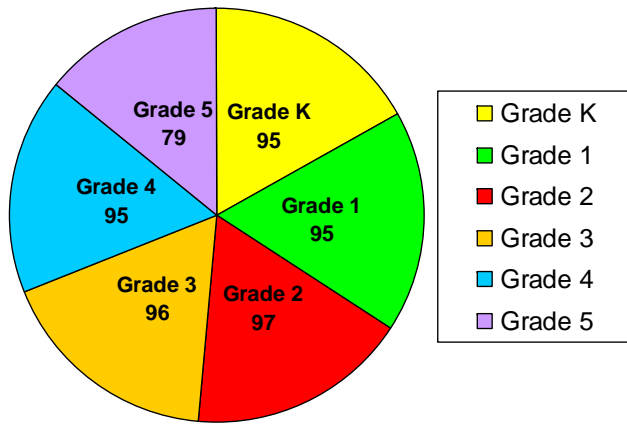

School Profile: Seaborn Lee Elementary School

Grade Level Distribution

Race/Ethnic Distribution

General Information

Source: GADOE Report Card 2007-08
Fulton County Schools Mobility Report 2007-08