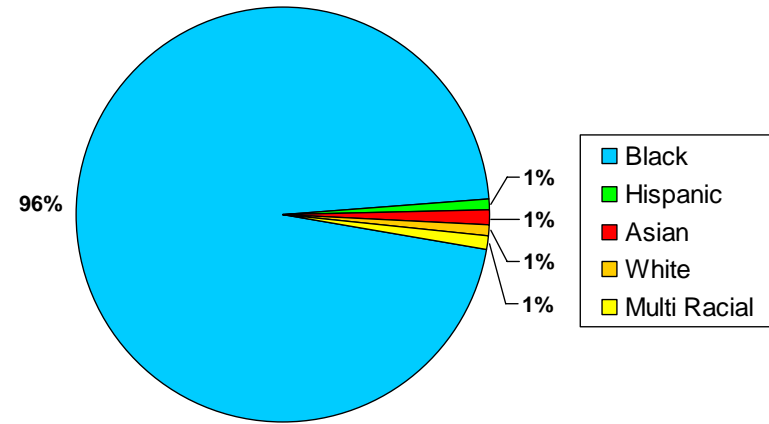

School Profile: Seaborn Lee Elementary School

Grade Level Distribution

Race/Ethnic Distribution

General Information

Source: GADOE Report Card 2007-08
Fulton County Schools Mobility Report 2007-08