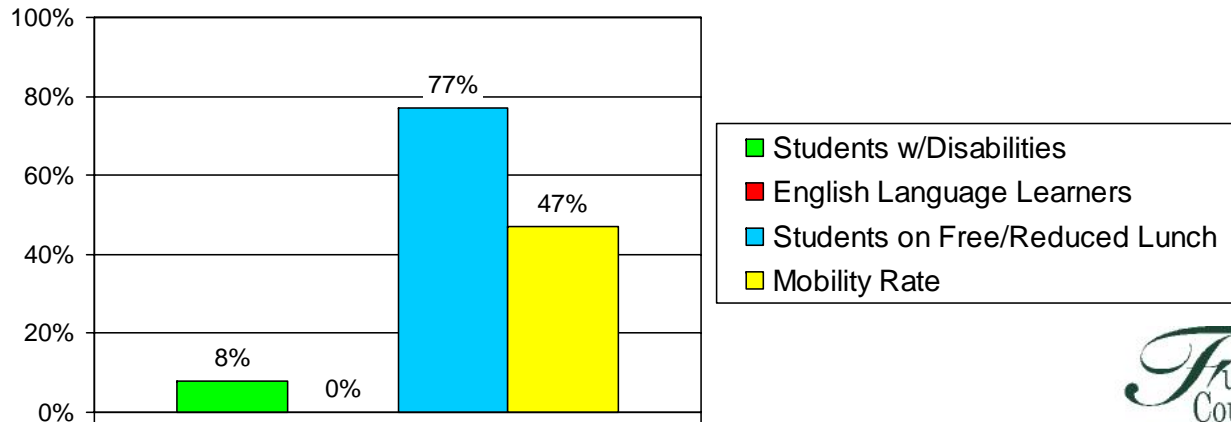

School Profile: Seaborn Lee Elementary School

Grade Level Distribution

Race/Ethnic Distribution

General Information

Source: GADOE Report Card 2007-08
Fulton County Schools Mobility Report 2007-08