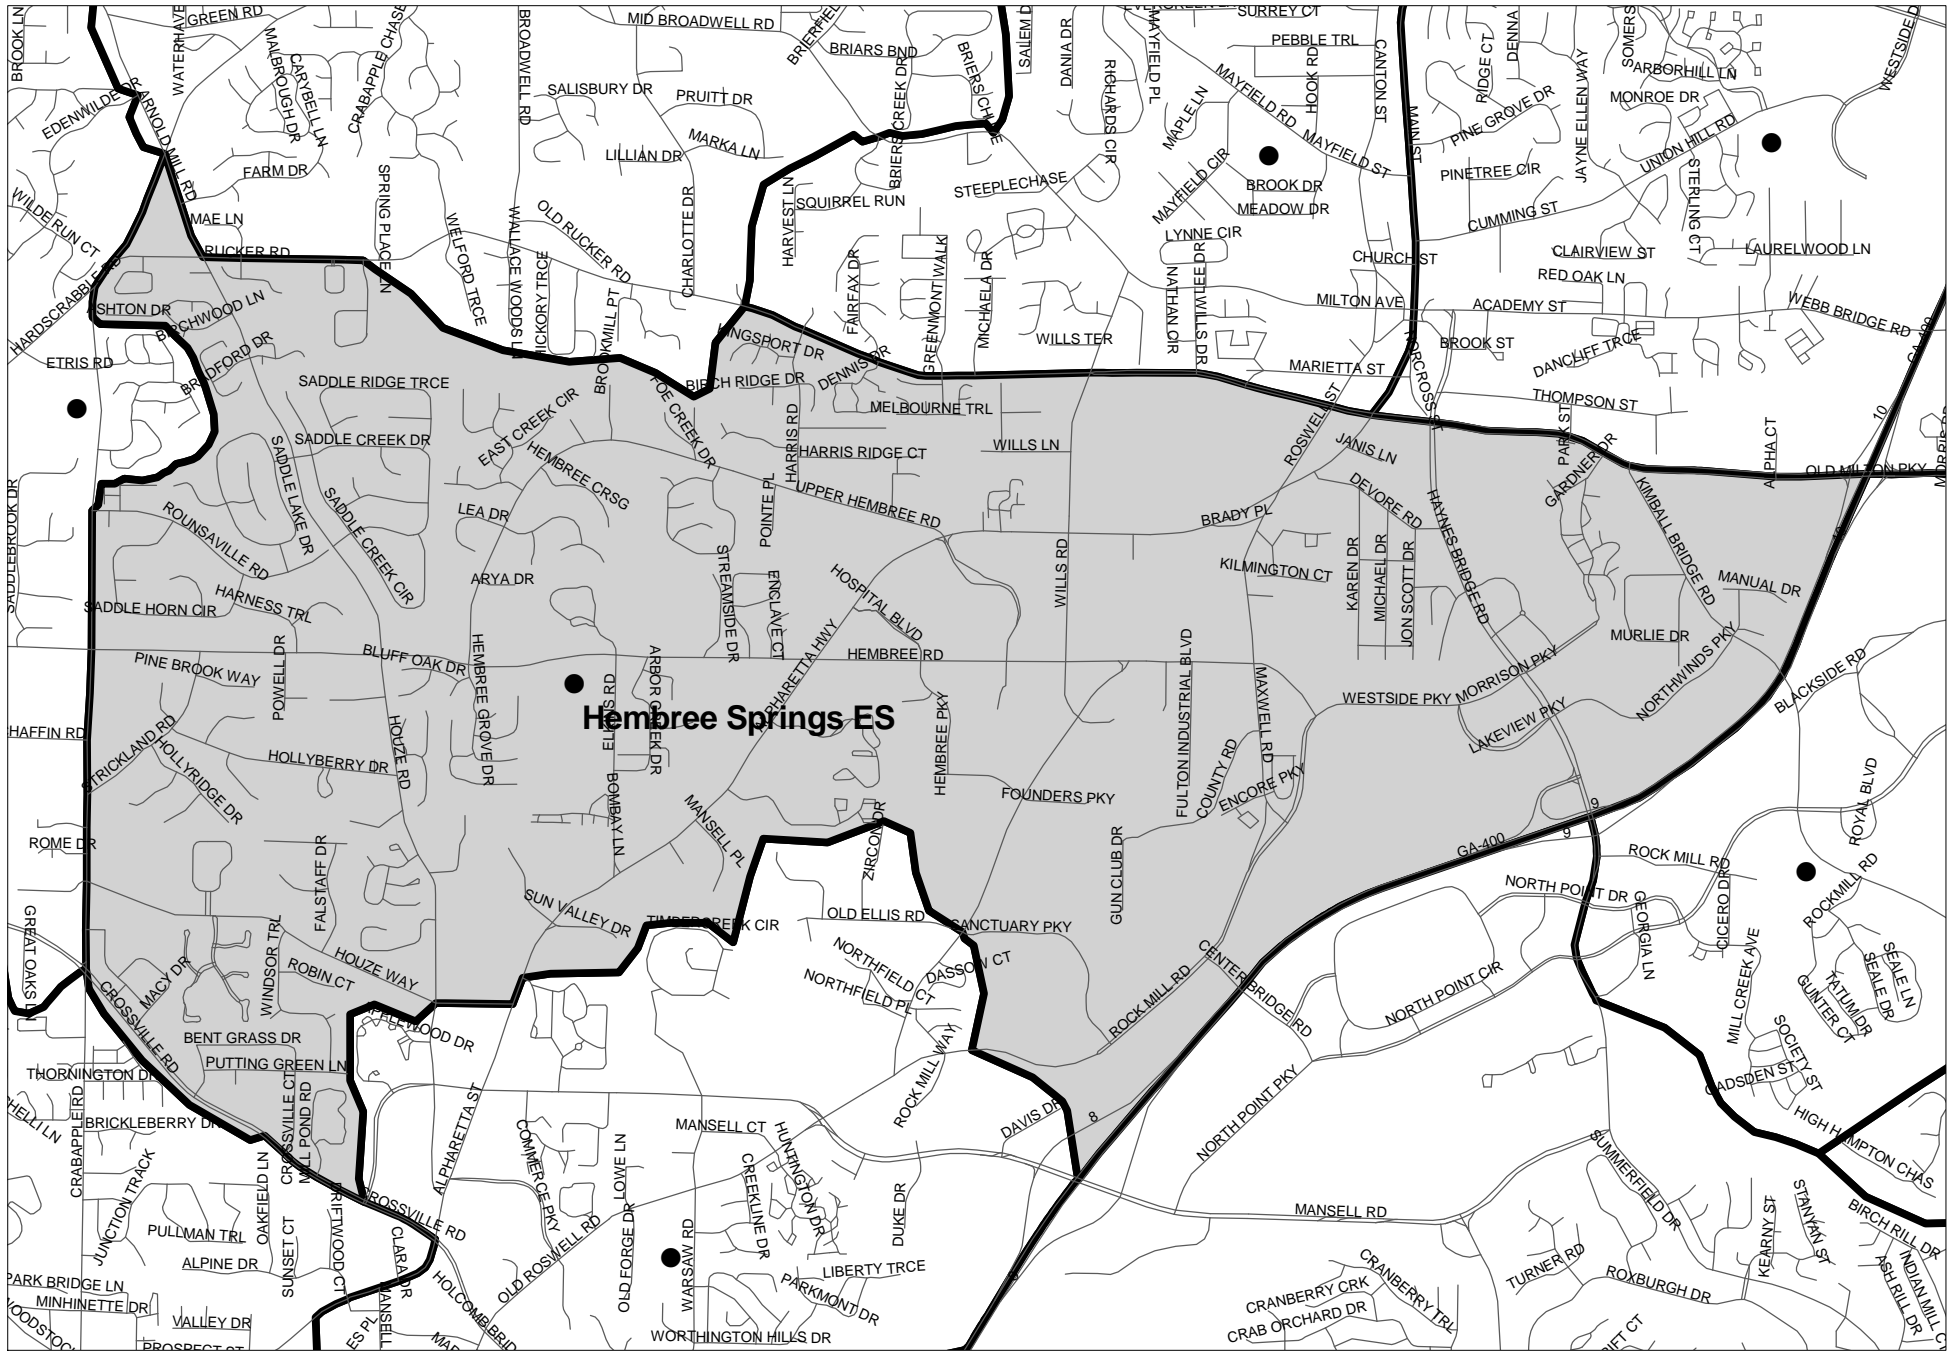

2005-06 Hembree Springs Elementary School Attendance Zone

0.5 0 0.5 Miles