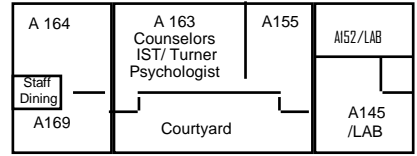

Crabapple Junction Stop Light ↑
BUS ENTRANCE

PARKING

CAR POOL ENTRANCE
(No Parking)

PARKING

BIRMINGHAM HIGHWAY

CCES Church Parking Entrance

CCES is not Permitted to use this Church Entrance or Park in this Area