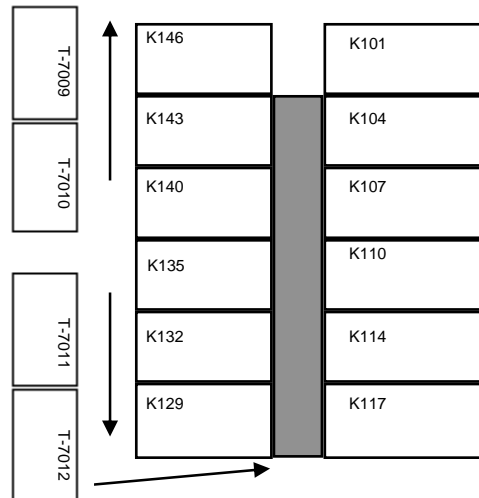

BUS ENTRANCE

TORNADO DRILL

PLEASE POST

(Rev. 7-10-09)

Front Gate

CRABAPPLE CROSSING ELEMENTARY
12775 BIRMINGHAM HIGHWAY
ALPHARETTA, GA 30004
PHONE # (770)740-7055