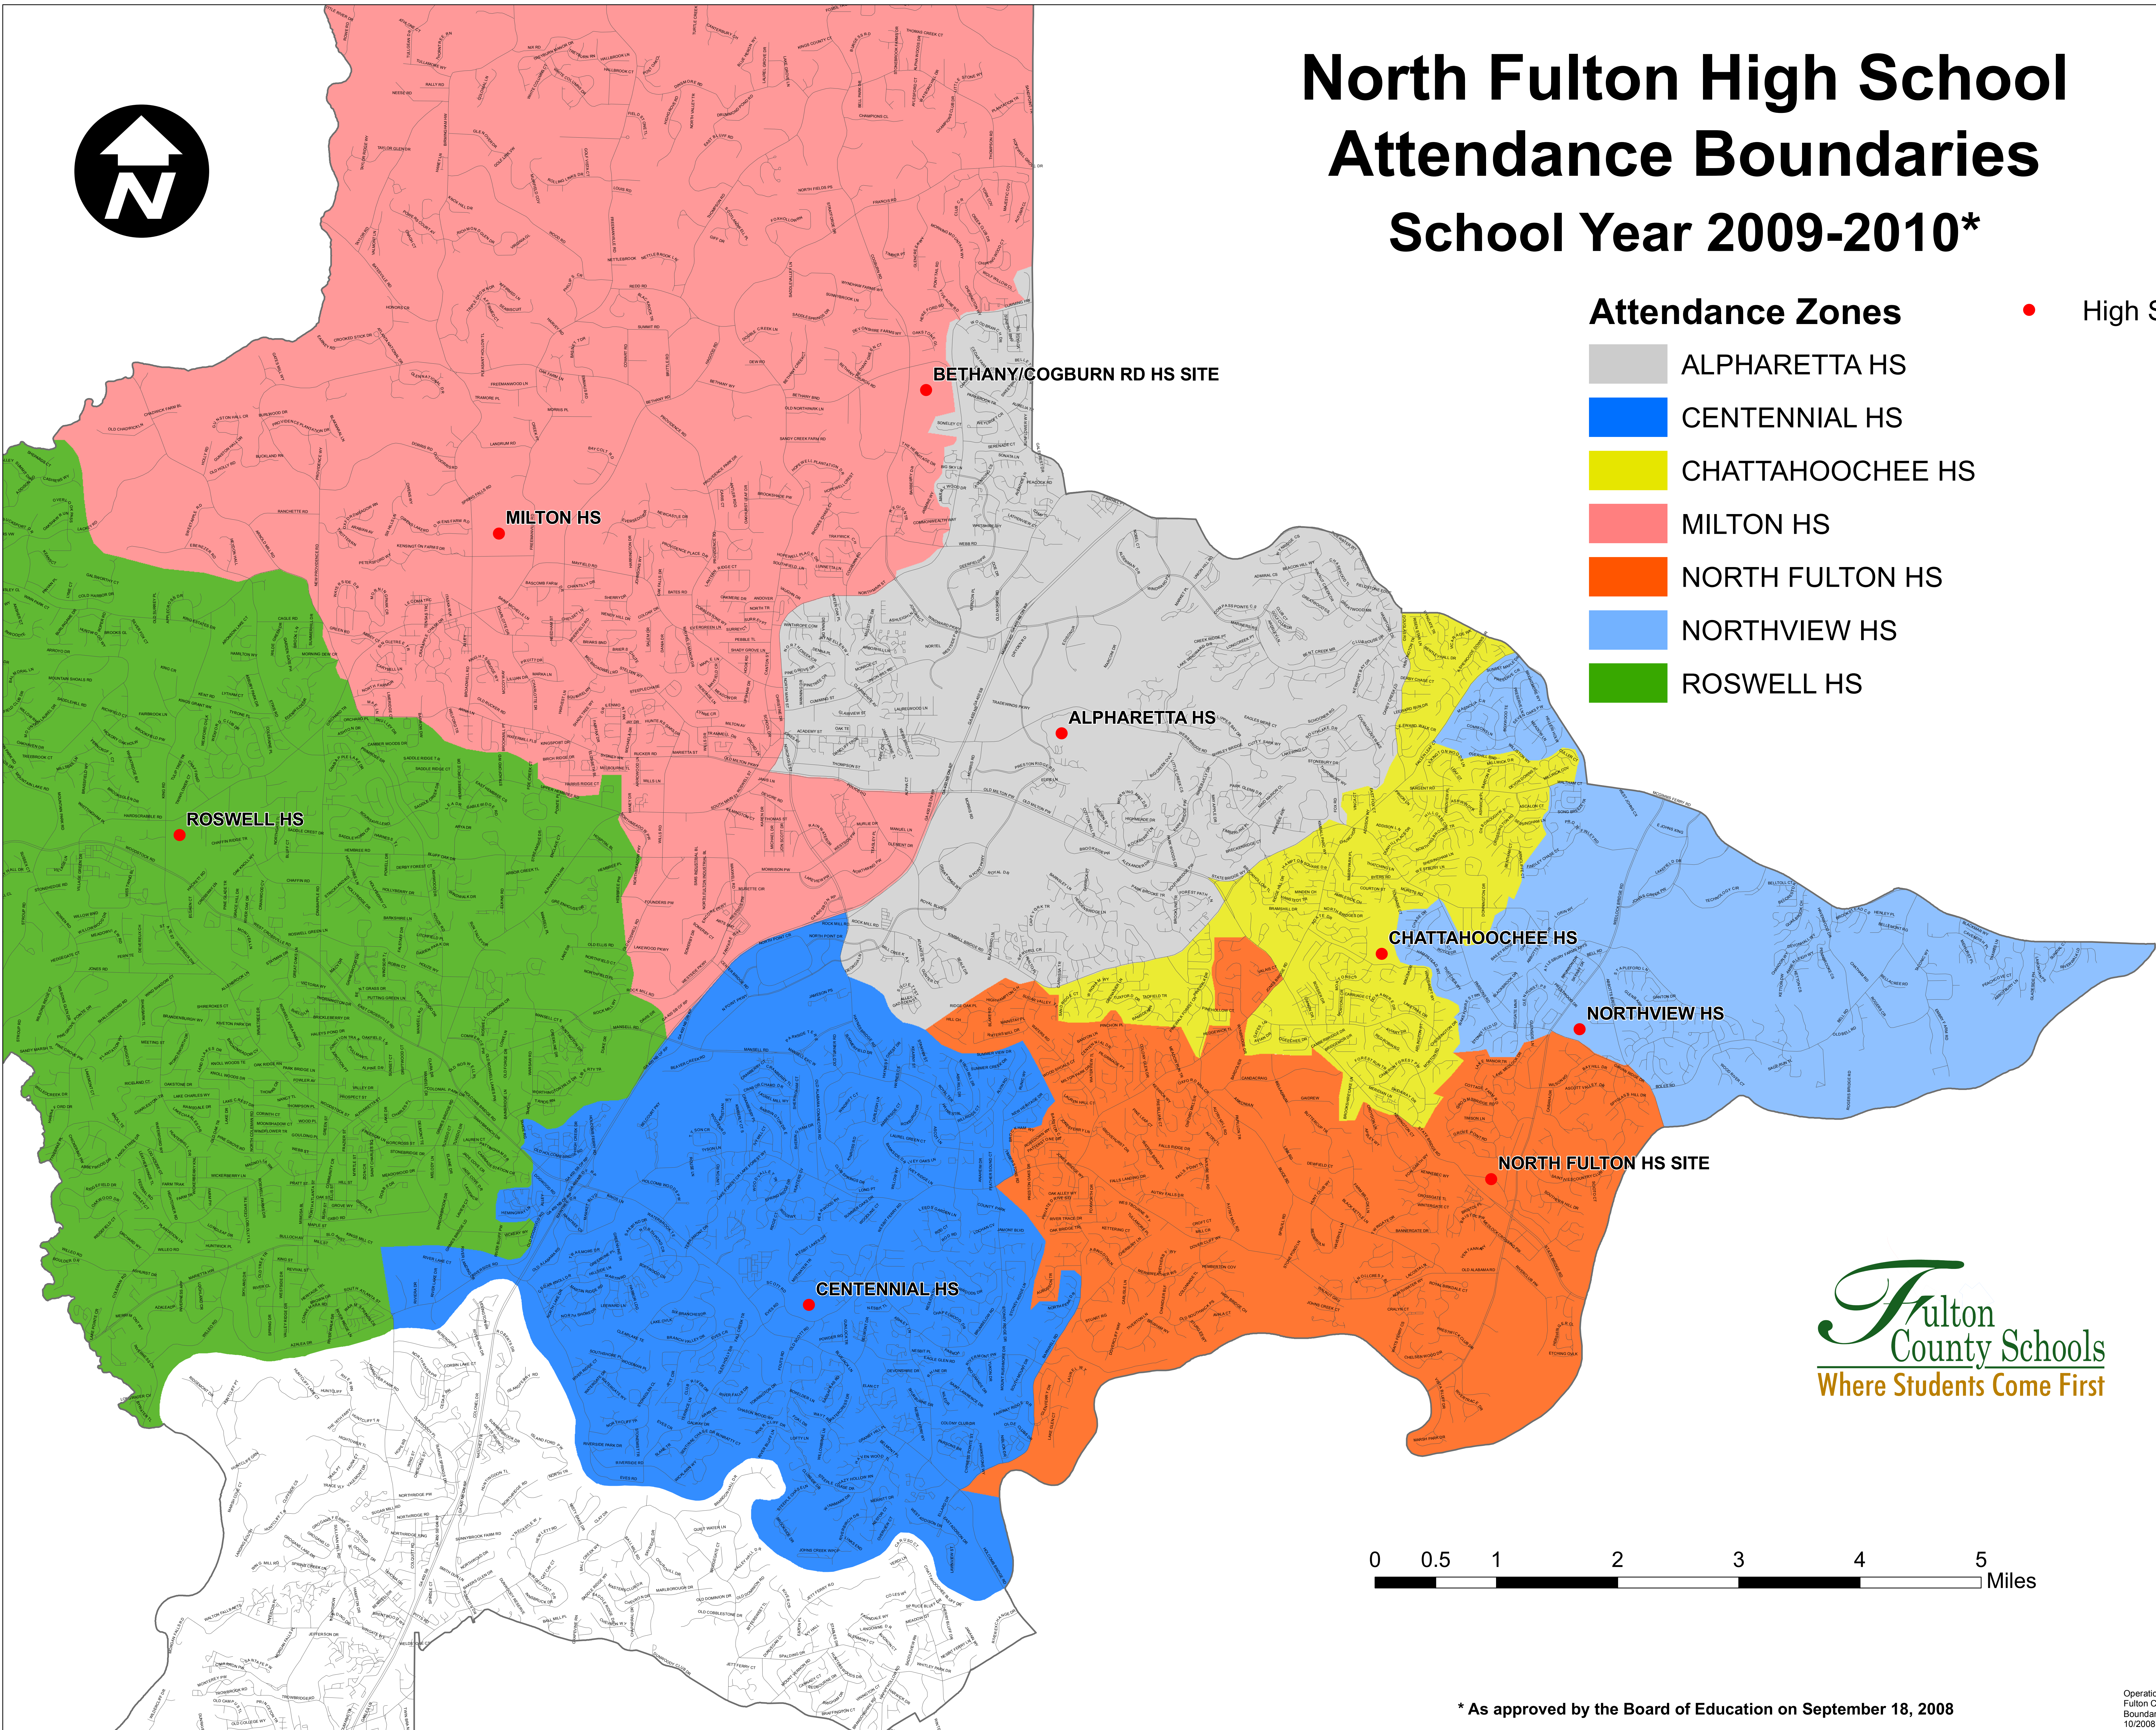

# North Fulton High School Attendance Boundaries

### Attendance Zones

• High Schools

- ALPHARETTA HS
- CENTENNIAL HS
- CHATTAHOOCHEE HS
- MILTON HS
- NORTH FULTON HS
- NORTHVIEW HS
- ROSWELL HS

\* As approved by the Board of Education on September 18, 2008