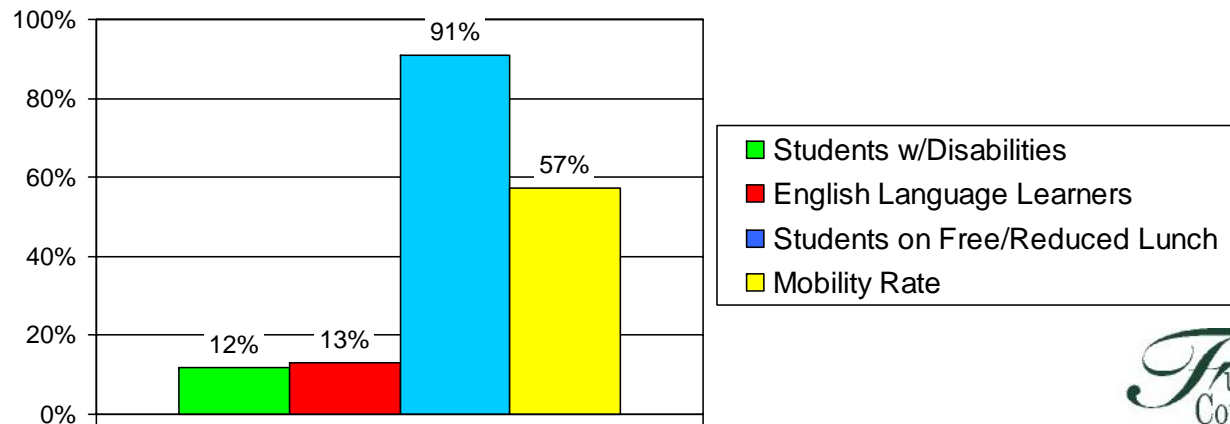

School Profile: Parklane Elementary School

Grade Level Distribution

Race/Ethnic Distribution

General Information

Source: GADOE Report Card 2007-08
Fulton County Schools Mobility Report 2007-08