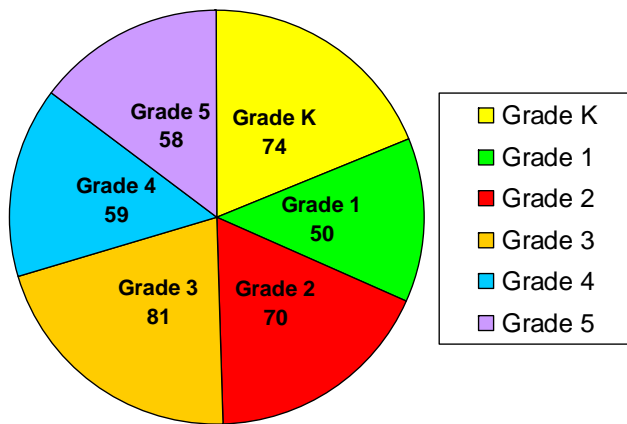

School Profile: Parklane Elementary School

Grade Level Distribution

Race/Ethnic Distribution

General Information

Source: GADOE Report Card 2007-08
Fulton County Schools Mobility Report 2007-08