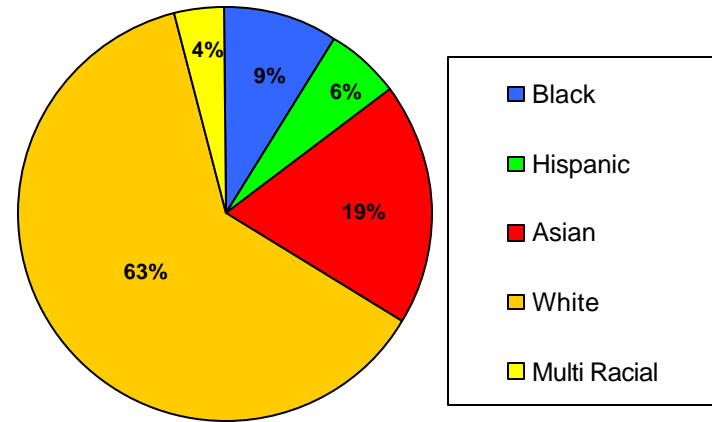

School Profile: Johns Creek High School

Grade Level Distribution

Race/Ethnic Distribution

General Information

Source: SchoolNet Dashboard 2009-10
Fulton County Schools Mobility Report 2008-09