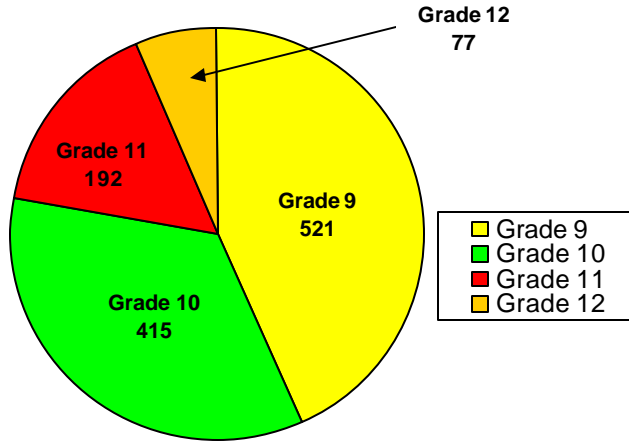

School Profile: Johns Creek High School

Grade Level Distribution

Race/Ethnic Distribution

General Information

Source: SchoolNet Dashboard 2009-10
Fulton County Schools Mobility Report 2008-09