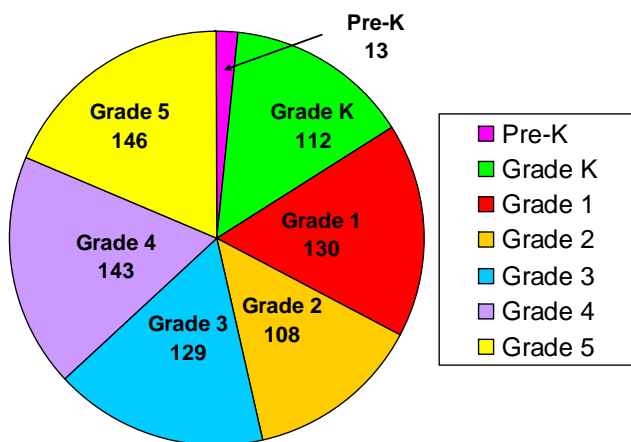

School Profile: Birmingham Falls Elementary School

Grade Level Distribution

Race/Ethnic Distribution

General Information

Source: SchoolNet Dashboard 2009-10
Fulton County Schools Mobility Report 2008-09