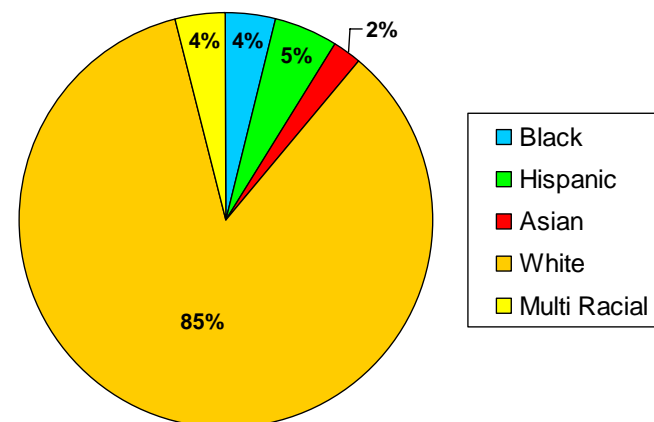

School Profile: Birmingham Falls Elementary School

Grade Level Distribution

Race/Ethnic Distribution

General Information

Source: SchoolNet Dashboard 2009-10
Fulton County Schools Mobility Report 2008-09