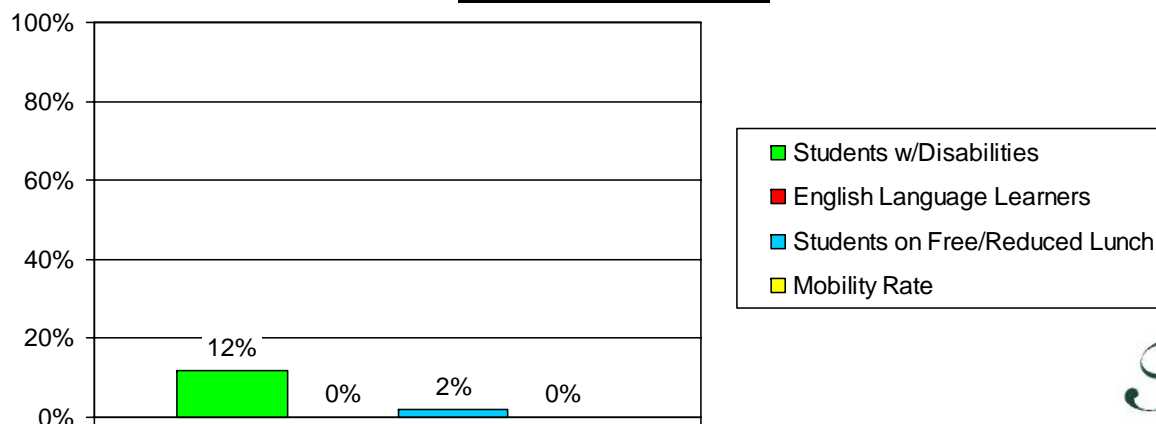

School Profile: Birmingham Falls Elementary School

Grade Level Distribution

Race/Ethnic Distribution

General Information

Source: SchoolNet Dashboard 2009-10
Fulton County Schools Mobility Report 2008-09