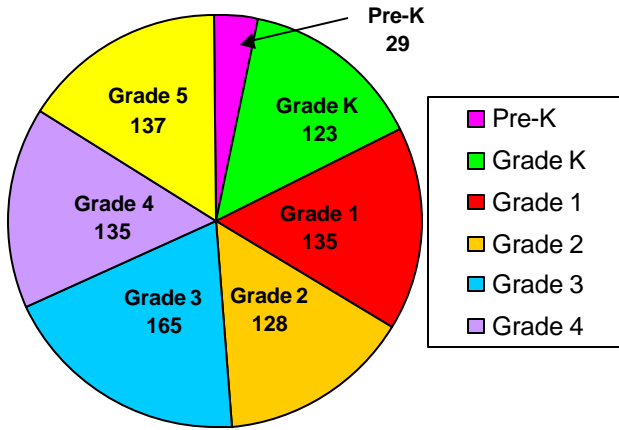

# School Profile: Cliftondale Elementary School

**Grade Level Distribution**

**Race/Ethnic Distribution**

**General Information**

Source: SchoolNet Dashboard 2009-10  
Fulton County Schools Mobility Report 2008-09