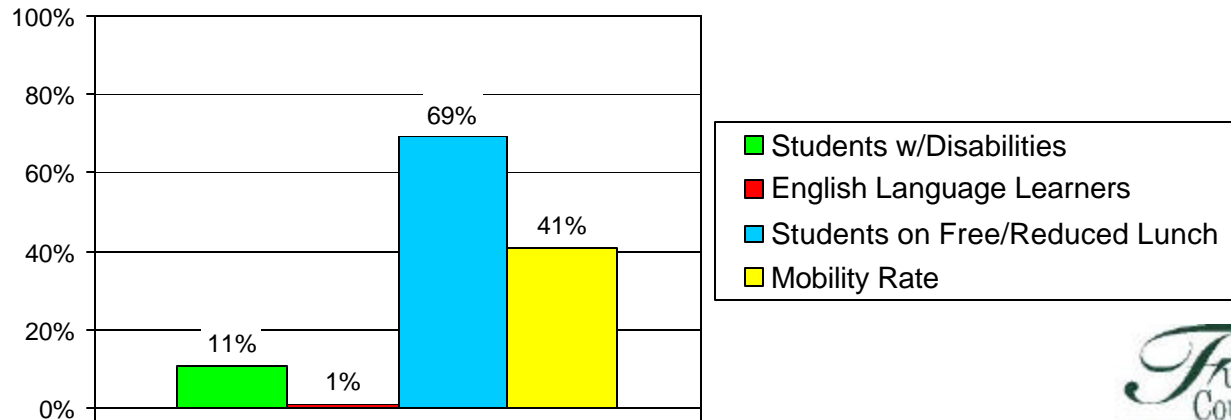

# School Profile: Renaissance Elementary School

Grade Level Distribution

Race/Ethnic Distribution

General Information

Source: SchoolNet Dashboard 2009-10  
Fulton County Schools Mobility Report 2008-09