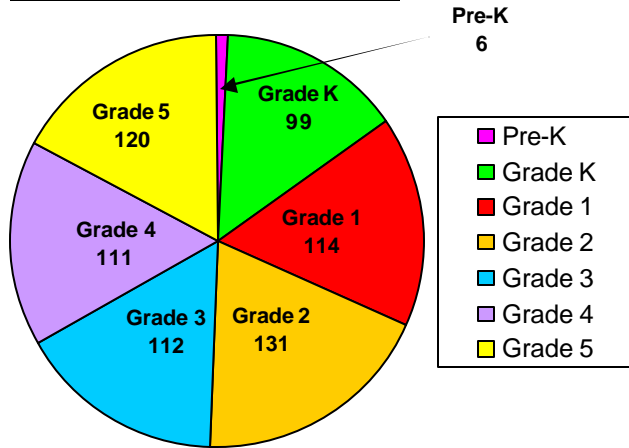

# School Profile: Renaissance Elementary School

Grade Level Distribution

Race/Ethnic Distribution

General Information

Source: SchoolNet Dashboard 2009-10  
Fulton County Schools Mobility Report 2008-09