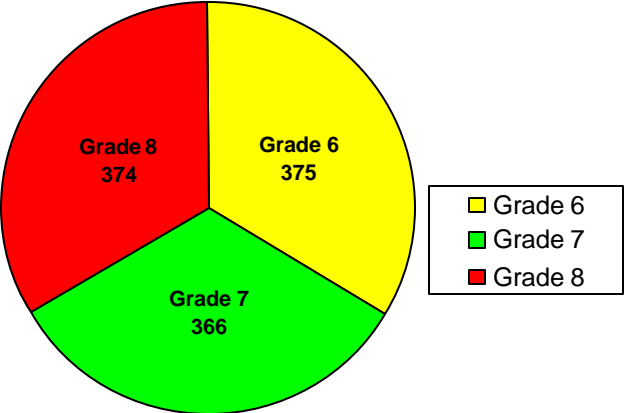

School Profile: Sandtown Middle School

Grade Level Distribution

Race/Ethnic Distribution

General Information

Source: SchoolNet Dashboard 2009-10
Fulton County Schools Mobility Report 2008-09