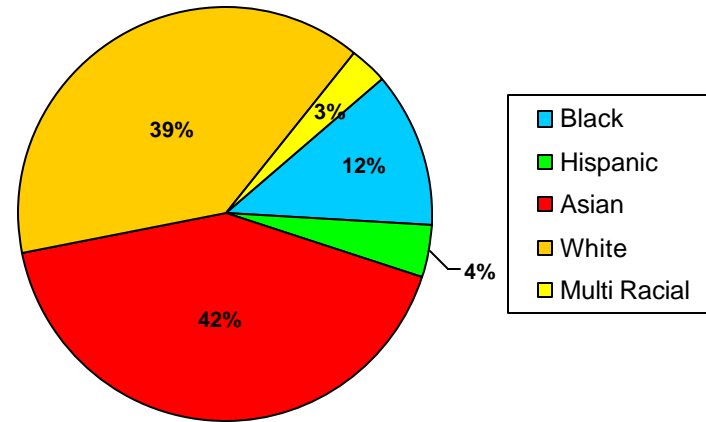

School Profile: Wilson Creek Elementary

Grade Level Distribution

Race/Ethnic Distribution

General Information

Source: SchoolNet Dashboard 2009-10
Fulton County Schools Mobility Report 2008-09