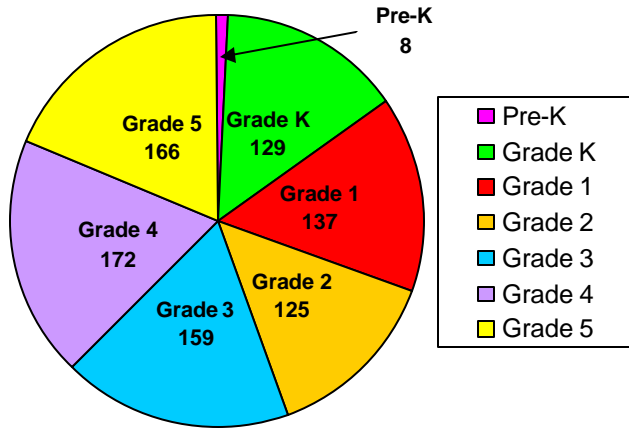

School Profile: Wilson Creek Elementary

Grade Level Distribution

Race/Ethnic Distribution

General Information

Source: SchoolNet Dashboard 2009-10
Fulton County Schools Mobility Report 2008-09