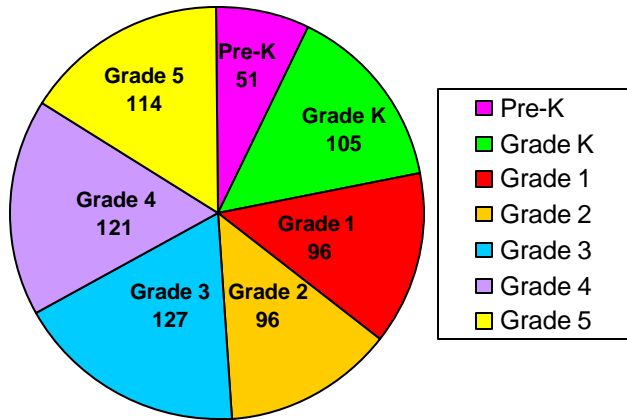

School Profile: Liberty Point Elementary School

Grade Level Distribution

Race/Ethnic Distribution

General Information

Source: SchoolNet Dashboard 2009-10
Fulton County Schools Mobility Report 2008-09