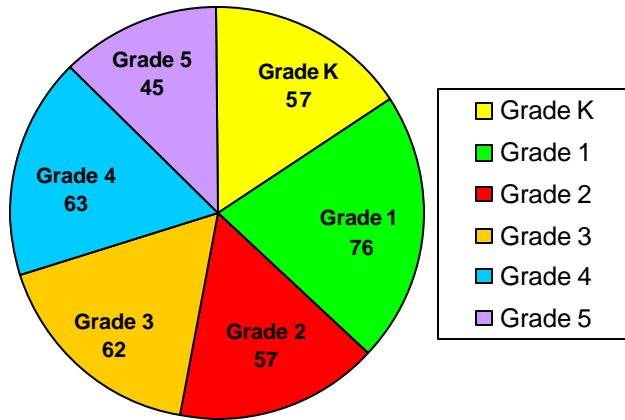

# School Profile: Amana Academy Elementary School

Grade Level Distribution

Race/Ethnic Distribution

General Information

Source: SchoolNet Dashboard 2009-10  
Fulton County Schools Mobility Report 2008-09