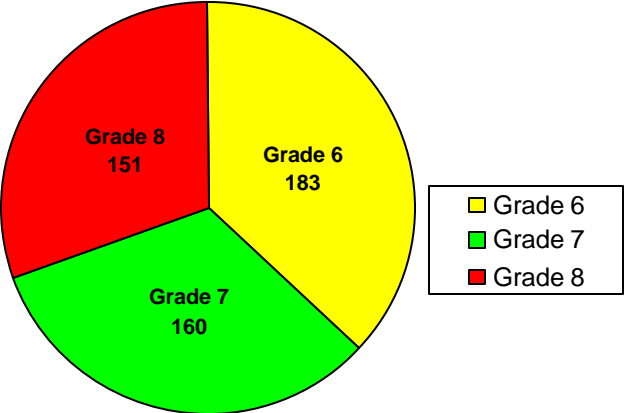

# School Profile: Fulton Science Academy Middle School

Grade Level Distribution

Race/Ethnic Distribution

General Information

Source: SchoolNet Dashboard 2009-10  
Fulton County Schools Mobility Report 2008-09