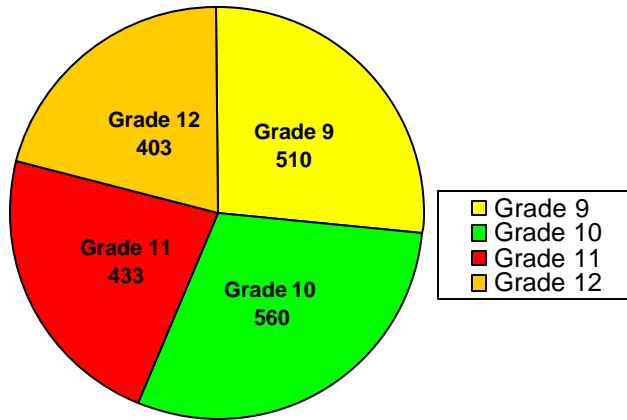

School Profile: Westlake High School

Grade Level Distribution

Race/Ethnic Distribution

General Information

Source: SchoolNet Dashboard 2009-10
Fulton County Schools Mobility Report 2008-09