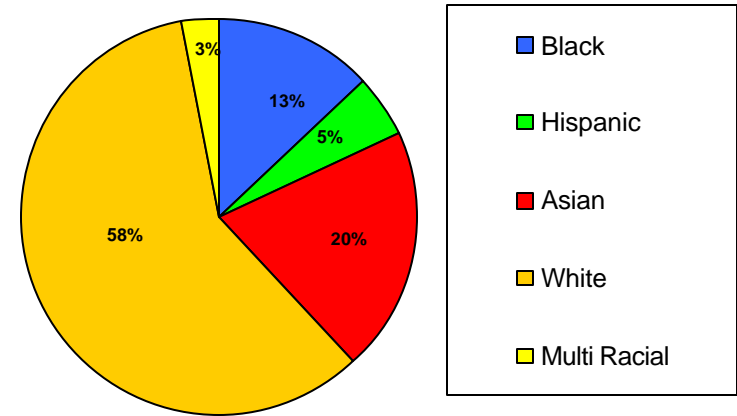

School Profile: Chattahoochee High School

Grade Level Distribution

Race/Ethnic Distribution

General Information

Source: SchoolNet Dashboard 2009-10
Fulton County Schools Mobility Report 2008-09