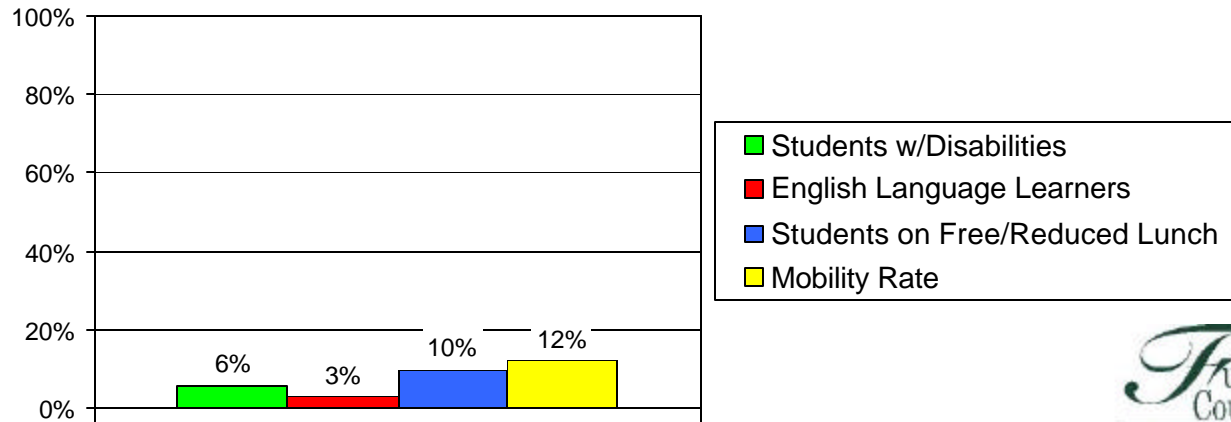

School Profile: Chattahoochee High School

Grade Level Distribution

Race/Ethnic Distribution

General Information

Source: SchoolNet Dashboard 2009-10
Fulton County Schools Mobility Report 2008-09