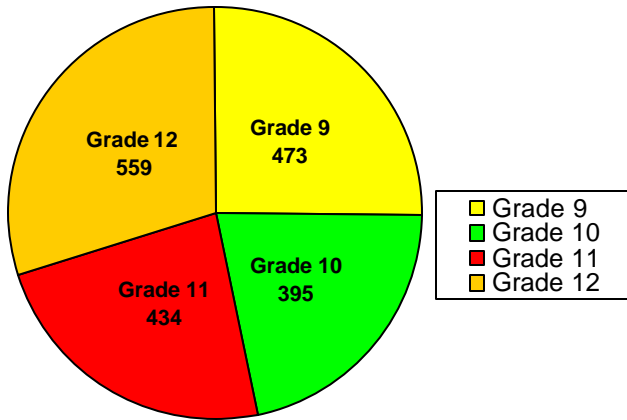

School Profile: Chattahoochee High School

Grade Level Distribution

Race/Ethnic Distribution

General Information

Source: SchoolNet Dashboard 2009-10
Fulton County Schools Mobility Report 2008-09