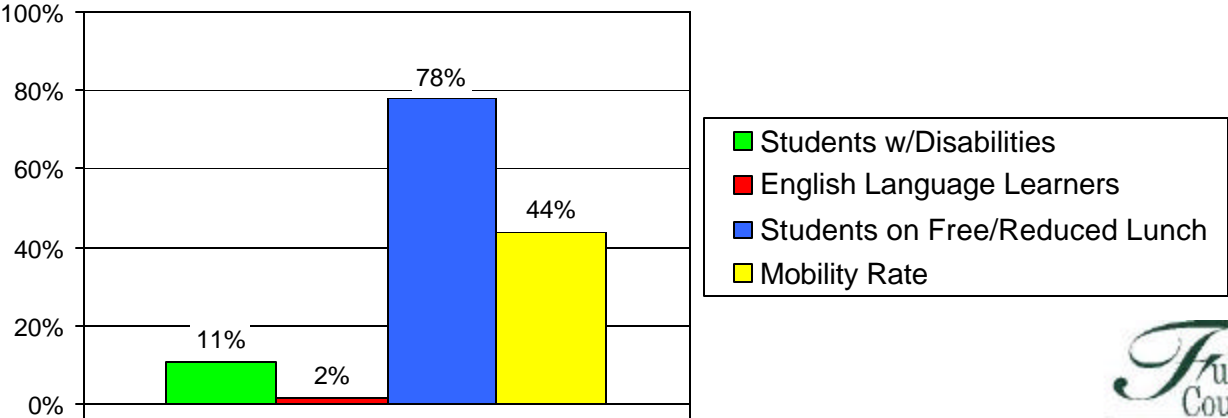

School Profile: Creekside High School

Grade Level Distribution

Race/Ethnic Distribution

General Information

Source: SchoolNet Dashboard 2009-10
Fulton County Schools Mobility Report 2008-09