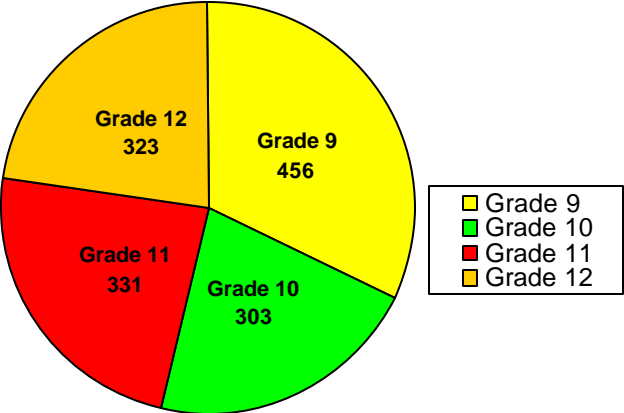

School Profile: Creekside High School

Grade Level Distribution

Race/Ethnic Distribution

General Information

Source: SchoolNet Dashboard 2009-10
Fulton County Schools Mobility Report 2008-09