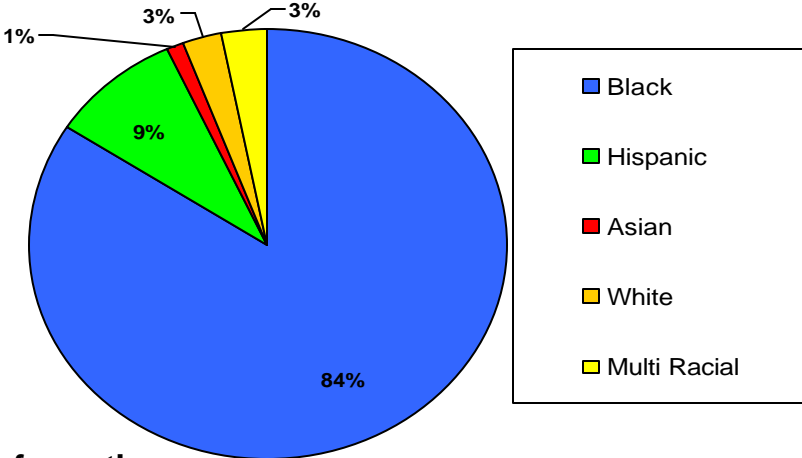

School Profile: Creekside High School

Grade Level Distribution

Race/Ethnic Distribution

General Information

Source: SchoolNet Dashboard 2009-10
Fulton County Schools Mobility Report 2008-09