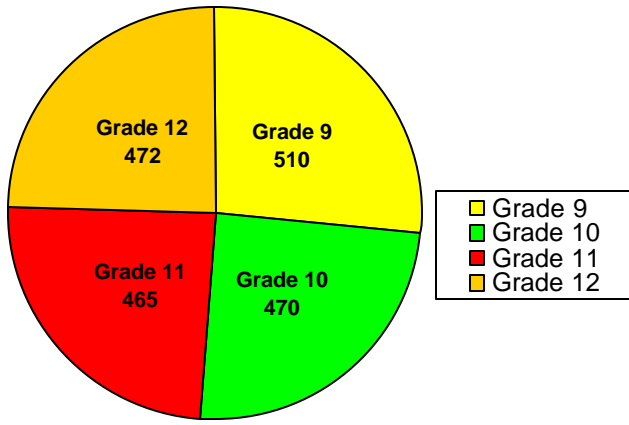

School Profile: Centennial High School

Grade Level Distribution

Race/Ethnic Distribution

General Information

Source: SchoolNet Dashboard 2009-10
Fulton County Schools Mobility Report 2008-09