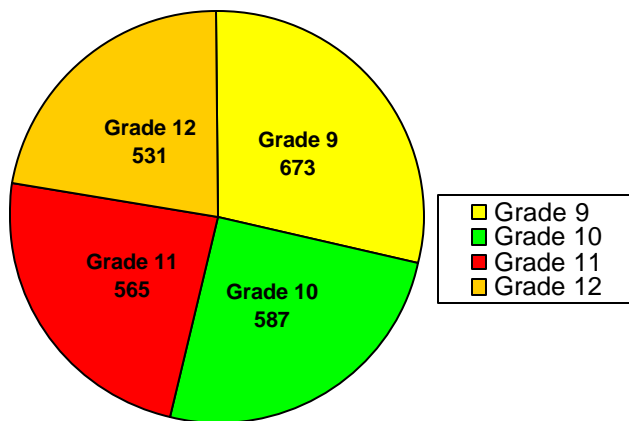

School Profile: Roswell High School

Grade Level Distribution

Race/Ethnic Distribution

General Information

Source: SchoolNet Dashboard 2009-10
Fulton County Schools Mobility Report 2008-09