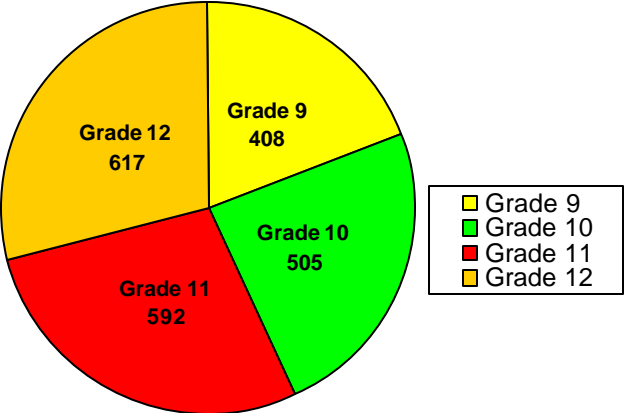

School Profile: Northview High School

Grade Level Distribution

Race/Ethnic Distribution

General Information

Source: SchoolNet Dashboard 2009-10
Fulton County Schools Mobility Report 2008-09