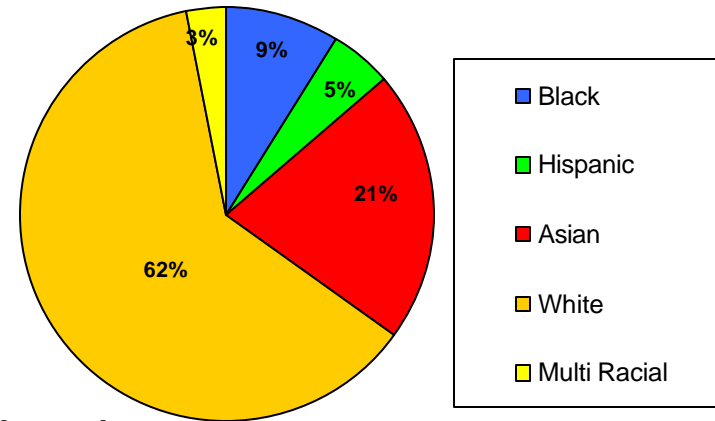

School Profile: Autrey Mill Middle School

Grade Level Distribution

Race/Ethnic Distribution

General Information

Source: SchoolNet Dashboard 2009-10
Fulton County Schools Mobility Report 2008-09