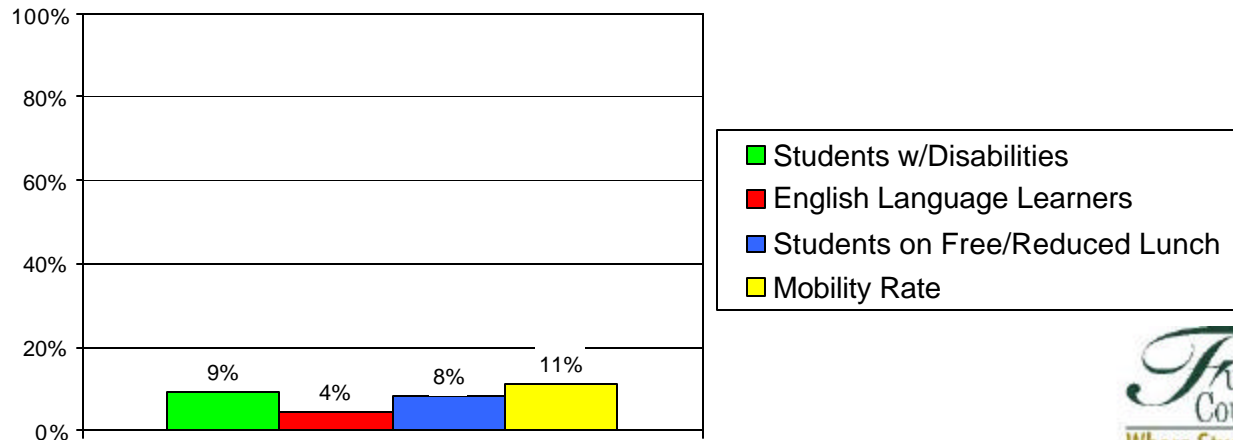

School Profile: Autrey Mill Middle School

Grade Level Distribution

Race/Ethnic Distribution

General Information

Source: SchoolNet Dashboard 2009-10
Fulton County Schools Mobility Report 2008-09