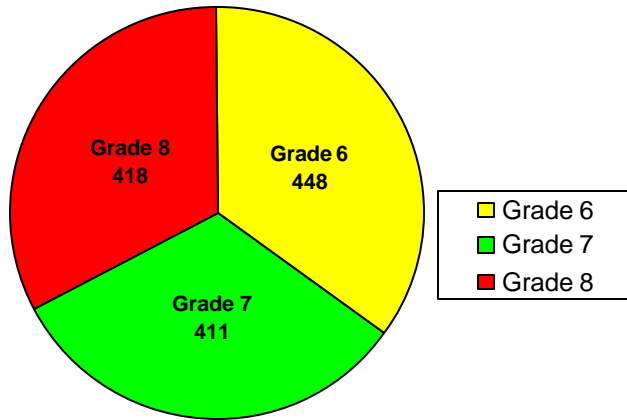

School Profile: Autrey Mill Middle School

Grade Level Distribution

Race/Ethnic Distribution

General Information

Source: SchoolNet Dashboard 2009-10
Fulton County Schools Mobility Report 2008-09