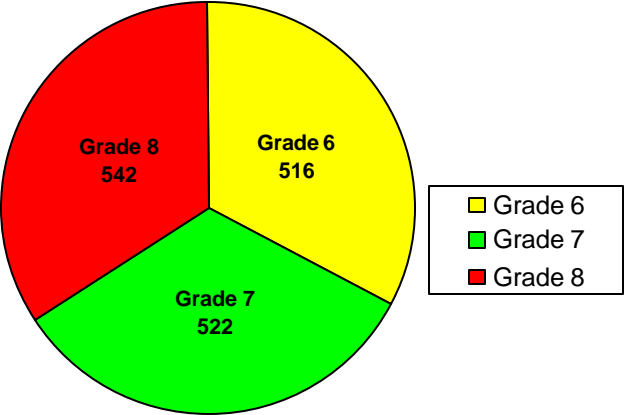

School Profile: River Trail Middle School

Grade Level Distribution

Race/Ethnic Distribution

General Information

Source: SchoolNet Dashboard 2009-10
Fulton County Schools Mobility Report 2008-09