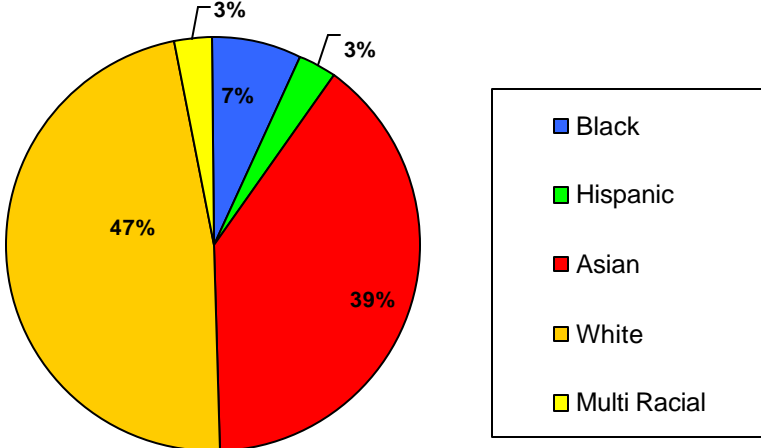

School Profile: River Trail Middle School

Grade Level Distribution

Race/Ethnic Distribution

General Information

Source: SchoolNet Dashboard 2009-10
Fulton County Schools Mobility Report 2008-09