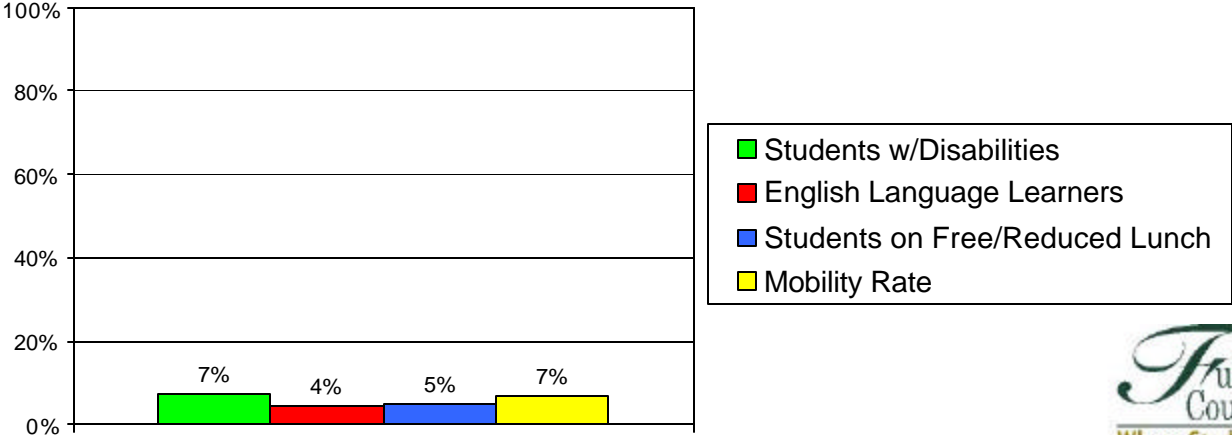

School Profile: River Trail Middle School

Grade Level Distribution

Race/Ethnic Distribution

General Information

Source: SchoolNet Dashboard 2009-10
Fulton County Schools Mobility Report 2008-09