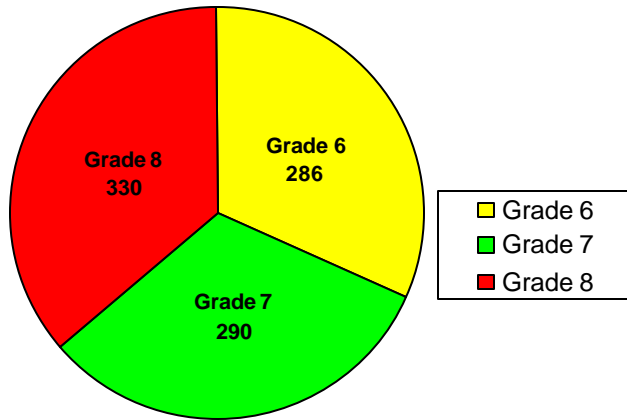

School Profile: Elkins Pointe Middle School

Grade Level Distribution

Race/Ethnic Distribution

General Information

Source: SchoolNet Dashboard 2009-10
Fulton County Schools Mobility Report 2008-09