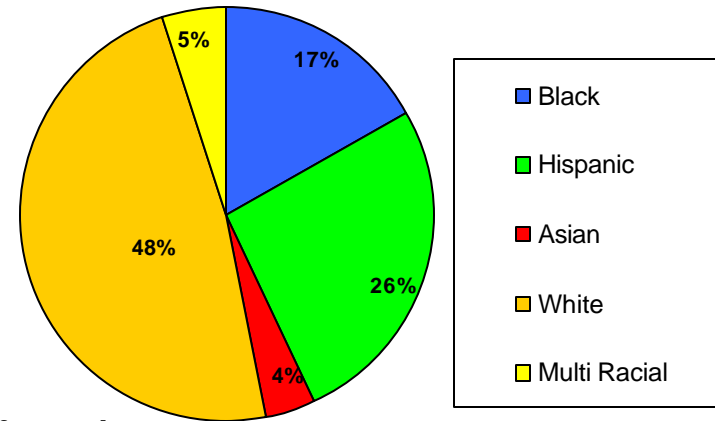

School Profile: Elkins Pointe Middle School

Grade Level Distribution

Race/Ethnic Distribution

General Information

Source: SchoolNet Dashboard 2009-10
Fulton County Schools Mobility Report 2008-09