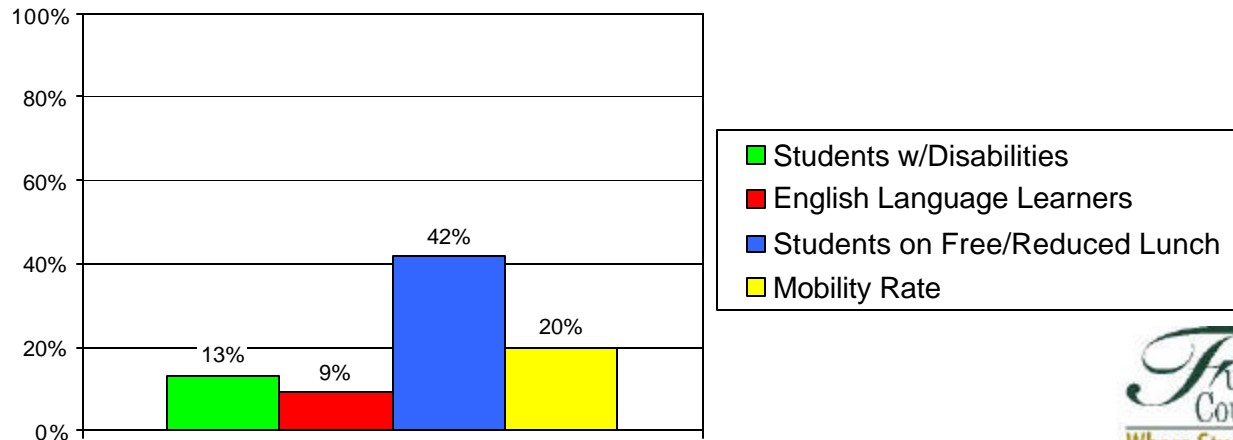

School Profile: Elkins Pointe Middle School

Grade Level Distribution

Race/Ethnic Distribution

General Information

Source: SchoolNet Dashboard 2009-10
Fulton County Schools Mobility Report 2008-09