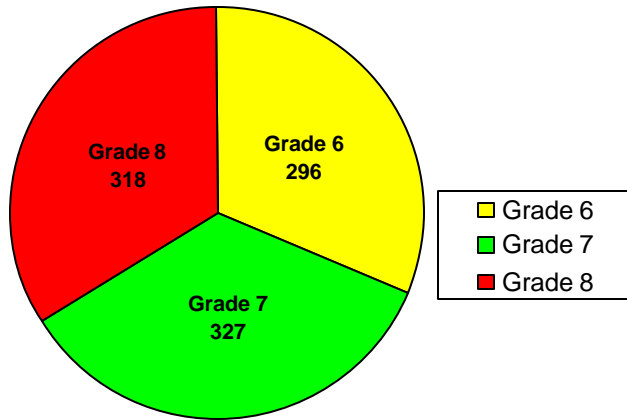

School Profile: Taylor Road Middle School

Grade Level Distribution

Race/Ethnic Distribution

General Information

Source: SchoolNet Dashboard 2009-10
Fulton County Schools Mobility Report 2008-09