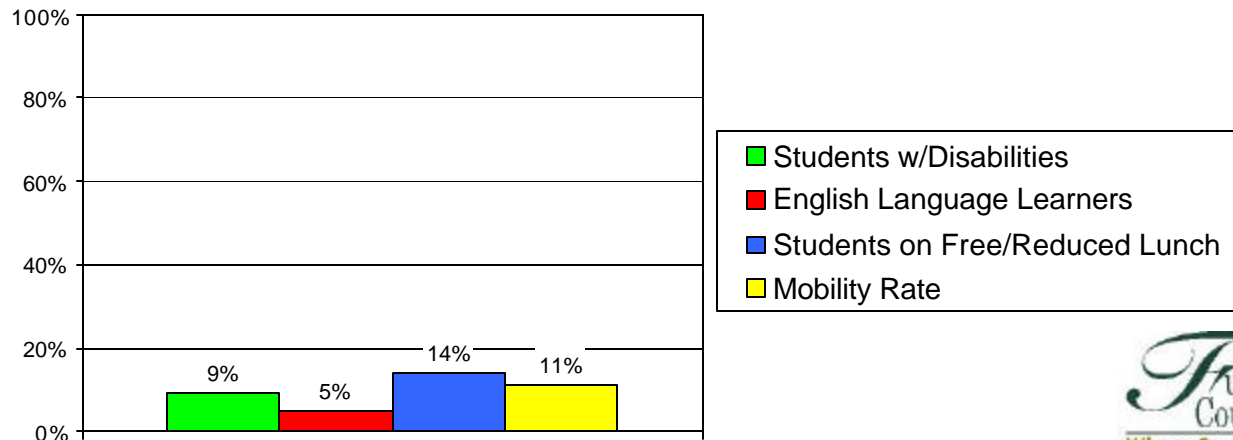

School Profile: Taylor Road Middle School

Grade Level Distribution

Race/Ethnic Distribution

General Information

Source: SchoolNet Dashboard 2009-10
Fulton County Schools Mobility Report 2008-09