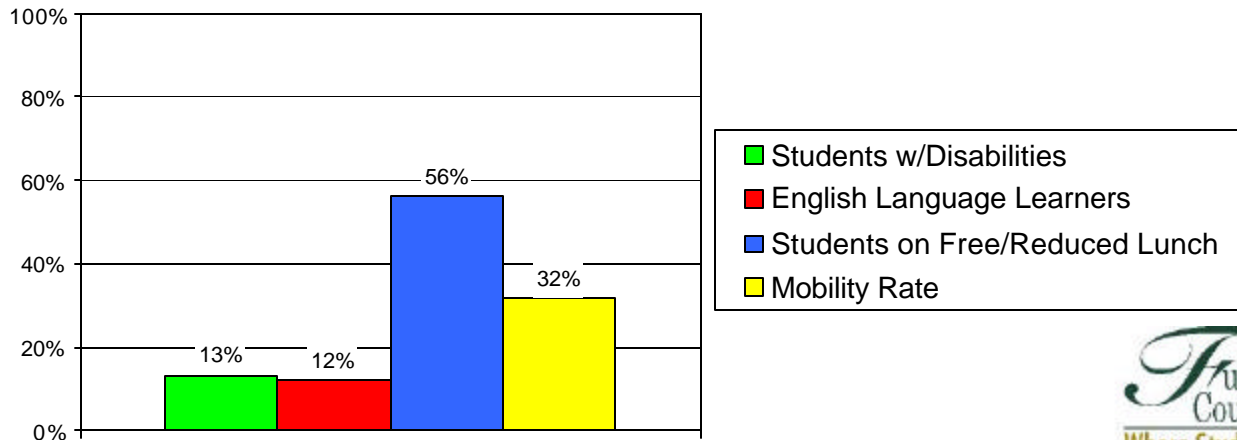

School Profile: Holcomb Bridge Middle School

Grade Level Distribution

Race/Ethnic Distribution

General Information

Source: SchoolNet Dashboard 2009-10
Fulton County Schools Mobility Report 2008-09