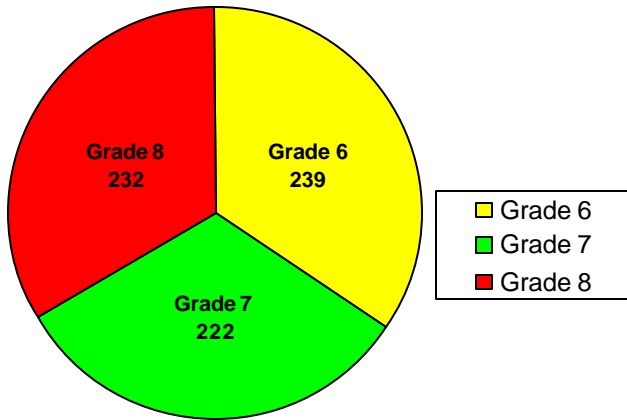

School Profile: Holcomb Bridge Middle School

Grade Level Distribution

Race/Ethnic Distribution

General Information

Source: SchoolNet Dashboard 2009-10
Fulton County Schools Mobility Report 2008-09