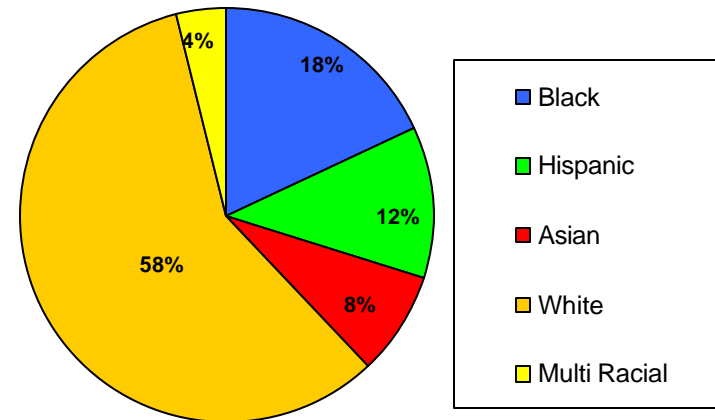

School Profile: Haynes Bridge Middle School

Grade Level Distribution

Race/Ethnic Distribution

General Information

Source: SchoolNet Dashboard 2009-10
Fulton County Schools Mobility Report 2008-09