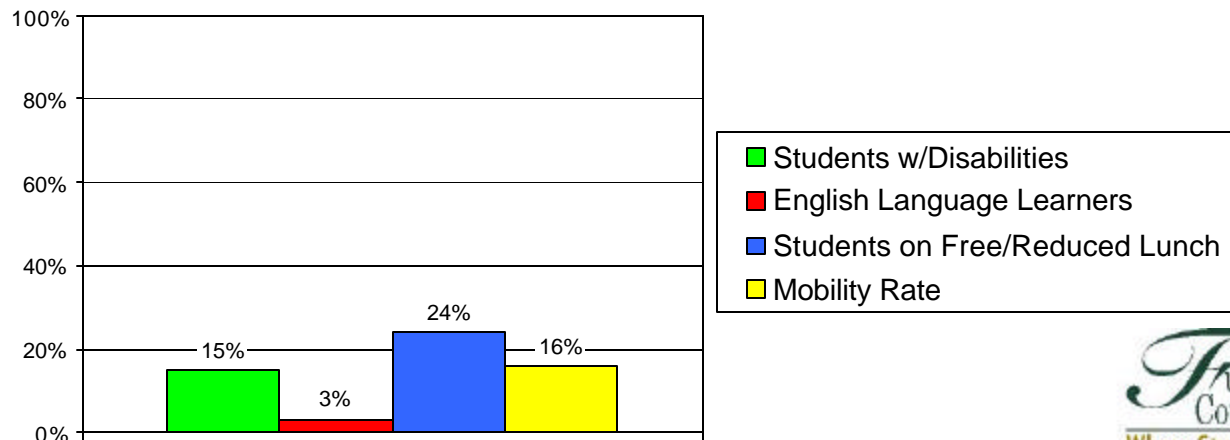

School Profile: Haynes Bridge Middle School

Grade Level Distribution

Race/Ethnic Distribution

General Information

Source: SchoolNet Dashboard 2009-10
Fulton County Schools Mobility Report 2008-09