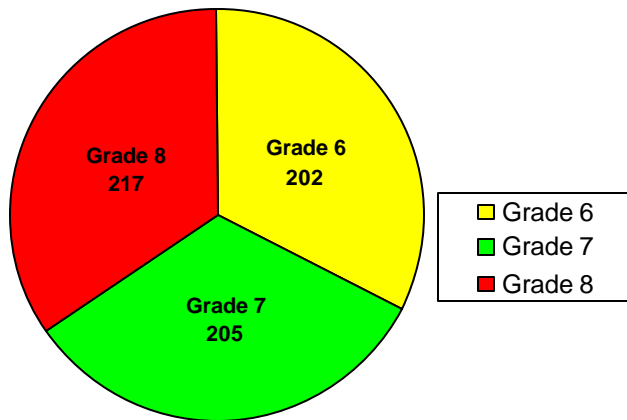

School Profile: Haynes Bridge Middle School

Grade Level Distribution

Race/Ethnic Distribution

General Information

Source: SchoolNet Dashboard 2009-10
Fulton County Schools Mobility Report 2008-09