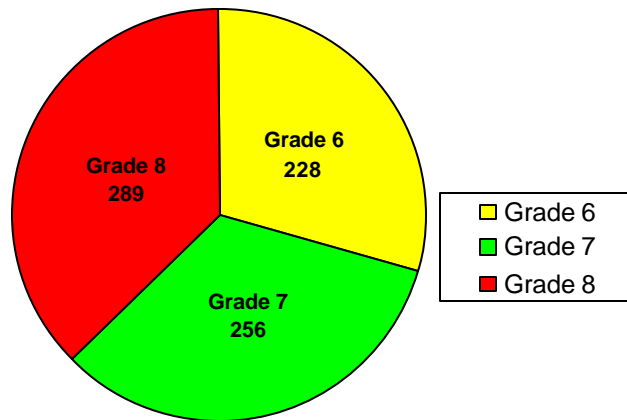

School Profile: Crabapple Middle School

Grade Level Distribution

Race/Ethnic Distribution

General Information

Source: SchoolNet Dashboard 2009-10
Fulton County Schools Mobility Report 2008-09