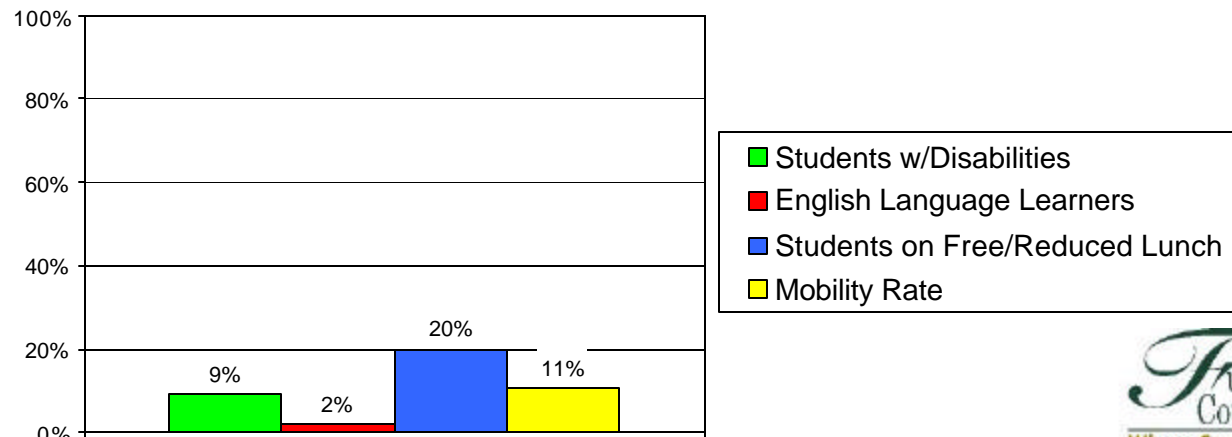

School Profile: Crabapple Middle School

Grade Level Distribution

Race/Ethnic Distribution

General Information

Source: SchoolNet Dashboard 2009-10
Fulton County Schools Mobility Report 2008-09