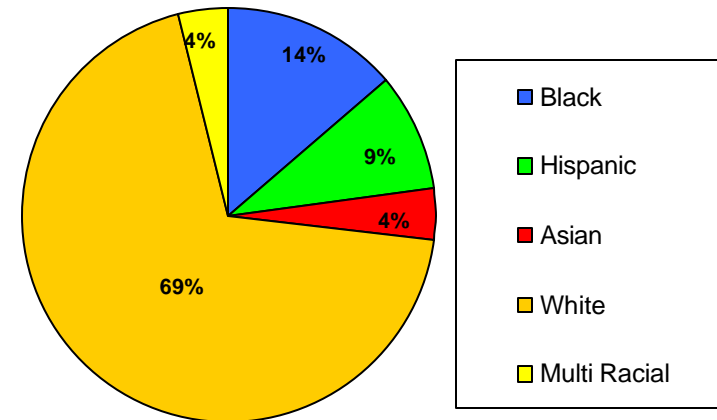

School Profile: Crabapple Middle School

Grade Level Distribution

Race/Ethnic Distribution

General Information

Source: SchoolNet Dashboard 2009-10
Fulton County Schools Mobility Report 2008-09