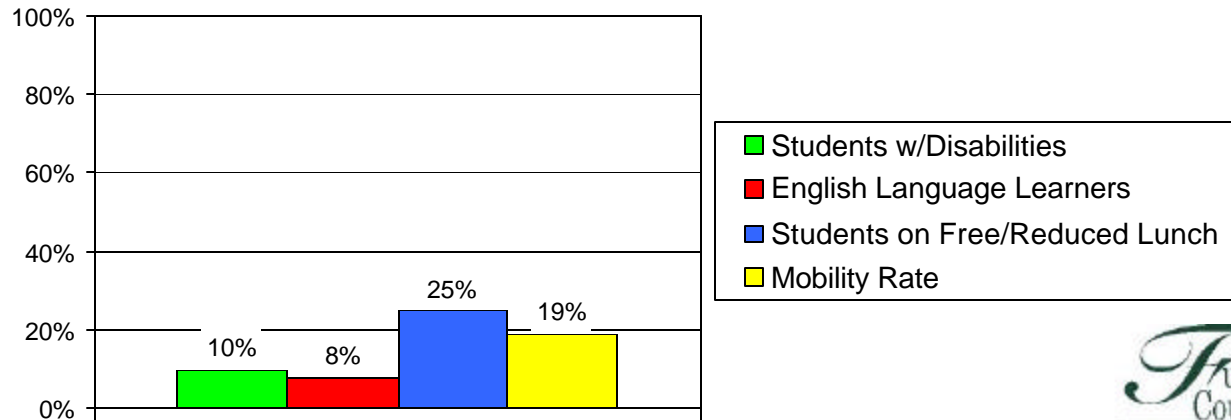

School Profile: Northwood Elementary School

Grade Level Distribution

Race/Ethnic Distribution

General Information

Source: SchoolNet Dashboard 2009-10
Fulton County Schools Mobility Report 2008-09