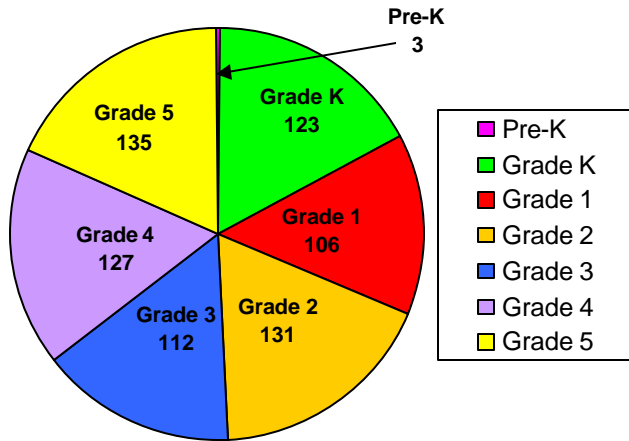

School Profile: Northwood Elementary School

Grade Level Distribution

Race/Ethnic Distribution

General Information

Source: SchoolNet Dashboard 2009-10
Fulton County Schools Mobility Report 2008-09