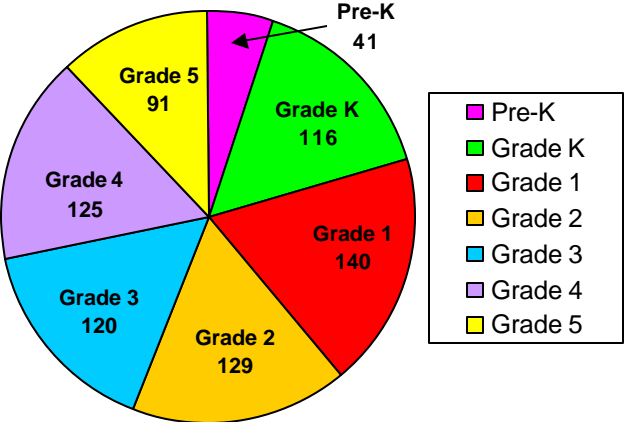

# School Profile: Hembree Springs Elementary School

Grade Level Distribution

Race/Ethnic Distribution

General Information

Source: SchoolNet Dashboard 2009-10  
Fulton County Schools Mobility Report 2008-09