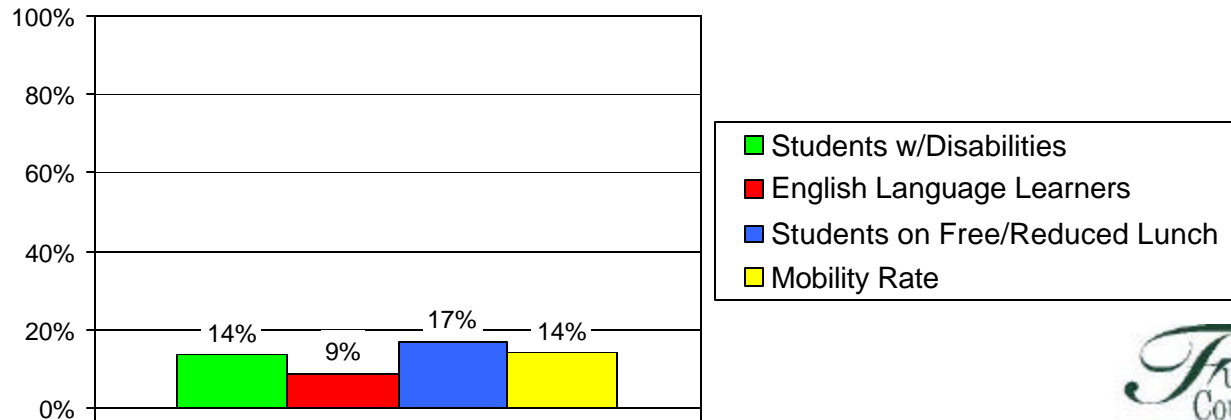

School Profile: Ocee Elementary School

Grade Level Distribution

Race/Ethnic Distribution

General Information

Source: SchoolNet Dashboard 2009-10
Fulton County Schools Mobility Report 2008-09