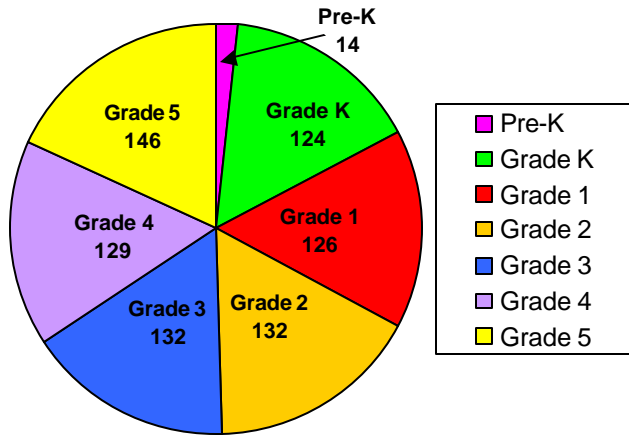

School Profile: Ocee Elementary School

Grade Level Distribution

Race/Ethnic Distribution

General Information

Source: SchoolNet Dashboard 2009-10
Fulton County Schools Mobility Report 2008-09