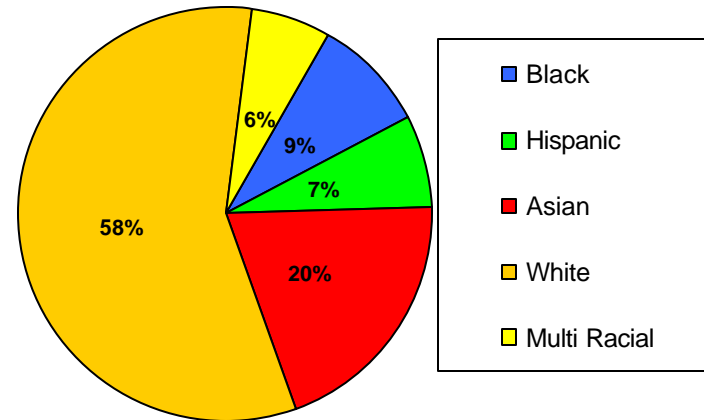

School Profile: Ocee Elementary School

Grade Level Distribution

Race/Ethnic Distribution

General Information

Source: SchoolNet Dashboard 2009-10
Fulton County Schools Mobility Report 2008-09